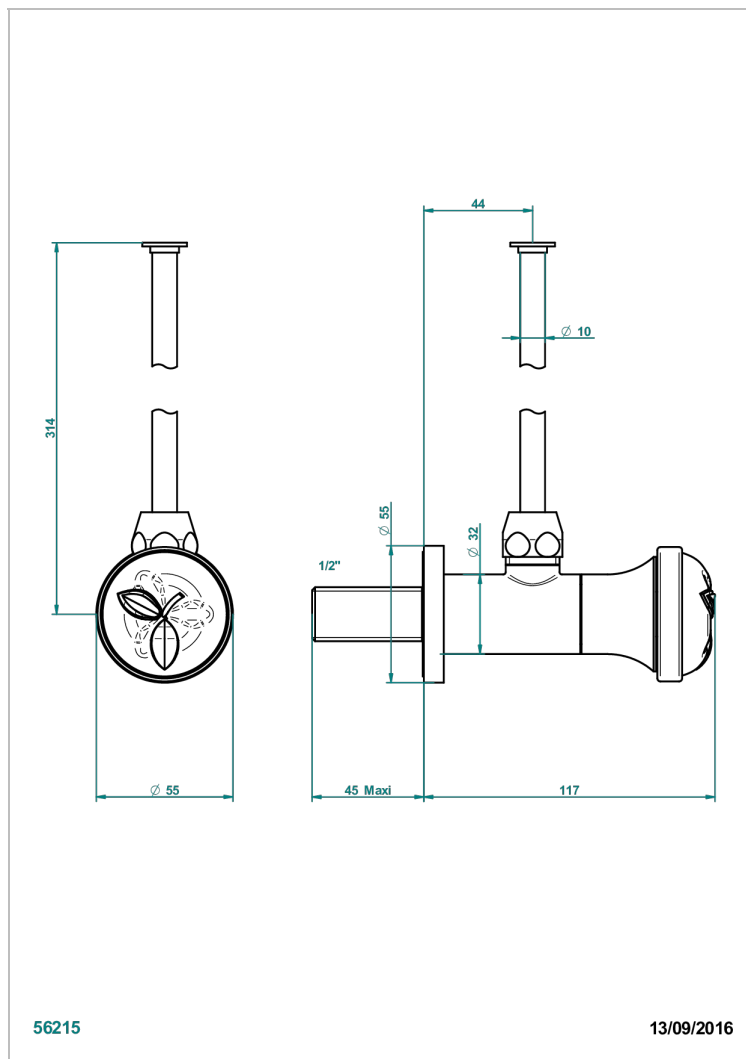

POMME GOLD LUSTER CRYSTAL

A46-181/S

1/2" stylised adjustable stop cock with 30 cm tube

CHARACTERISTIC

- Pomme Gold luster crystal
- 1/2" stylised adjustable stop cock with 30 cm tube

AVAILABLE FINITIONS

Antique nickel - H28
Black ceram - D30
Blush PVD - H62
Brass color PVD - H49
Brown bronze color PVD - F33
Gold color PVD - H52

Nickel color PVD - H55
Polished chrome (color finish) - A02
Polished chrome / Polished gold (color finish) - G02
Polished gold (color finish) - F01
Polished nickel - B01
Soft gold - F30

Soft matt gold - F31
Umber PVD - H66
Varnished matt antique red copper (color finish) - H07