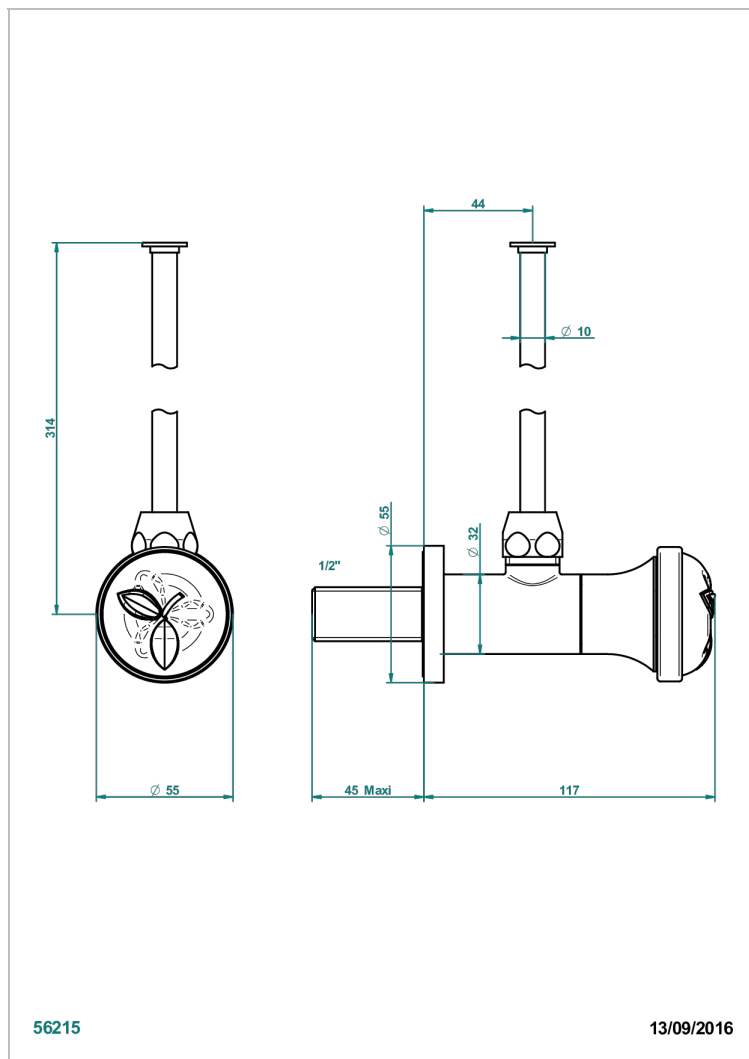

# POMME GOLD LUSTER CRYSTAL

A46-181/S

1/2" stylised adjustable stop cock with 30 cm tube

## CHARACTERISTIC

- Pomme Gold luster crystal
- 1/2" stylised adjustable stop cock with 30 cm tube

## AVAILABLE FINITIONS

Antique nickel - H28  
Black ceram - D30  
Blush PVD - H62  
Brass color PVD - H49  
Brown bronze color PVD - F33  
Gold color PVD - H52

Graphite PVD - H64  
Lacquered light bronze - D01  
Matt Umber PVD - H67  
Matt blush PVD - H60  
Matt brass color PVD - H50  
Matt brown bronze color PVD - F34