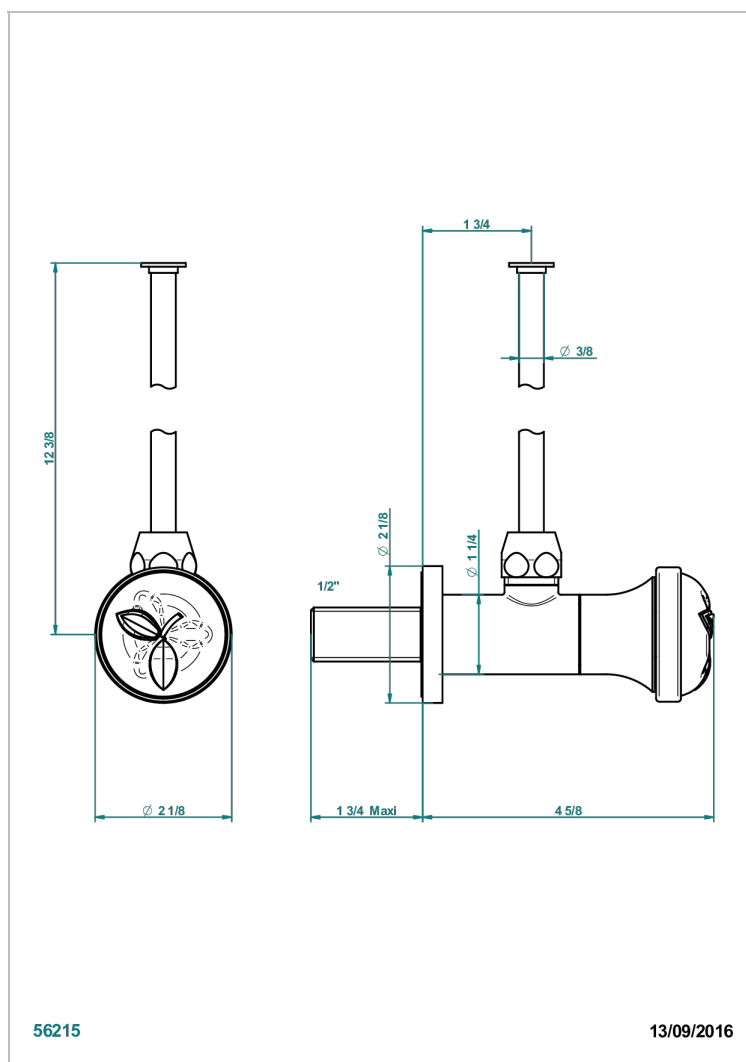

# POMME GOLD LUSTER CRYSTAL

A46-181/S

1/2" stylised adjustable stop cock with 30 cm tube

## CHARACTERISTIC

- Pomme Gold luster crystal
- 1/2" stylised adjustable stop cock with 30 cm tube

## AVAILABLE FINITIONS

Antique nickel - H28  
Black ceram - D30  
Blush PVD - H62  
Brass color PVD - H49  
Brown bronze color PVD - F33  
Gold color PVD - H52

Graphite PVD - H64  
Lacquered light bronze - D01  
Matt Umber PVD - H67  
Matt blush PVD - H60  
Matt brass color PVD - H50  
Matt brown bronze color PVD - F34