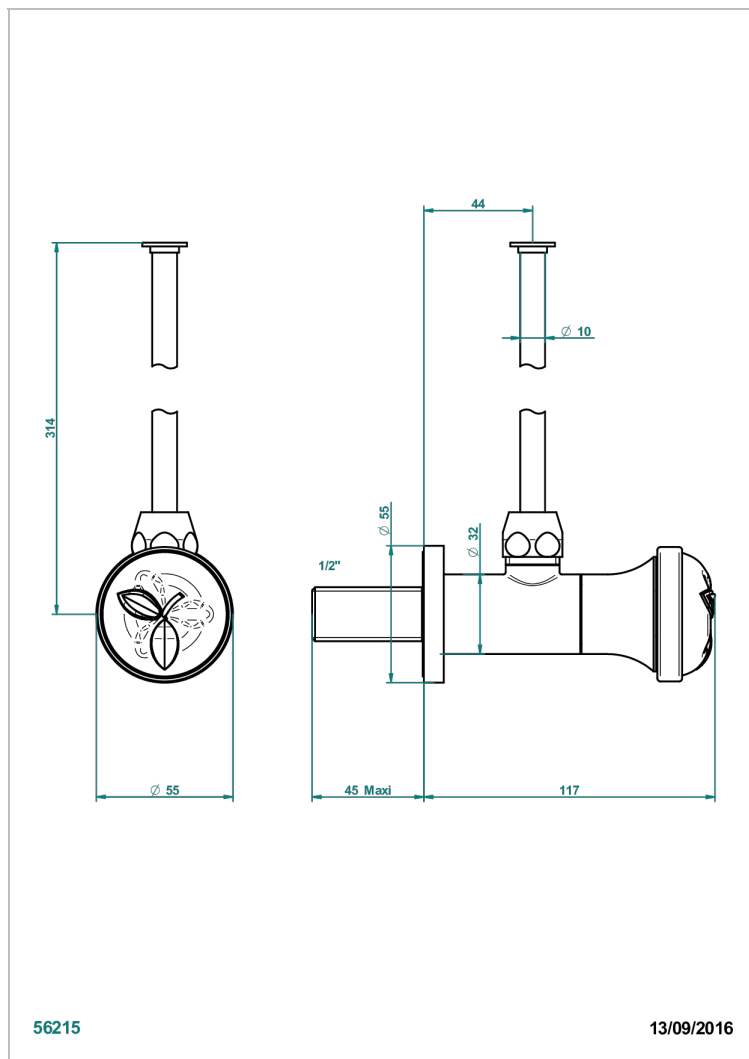

POMME GOLD LUSTER CRYSTAL

A46-181/S

1/2" stylised adjustable stop cock with 30 cm tube

CHARACTERISTIC

- Pomme Gold luster crystal
- 1/2" stylised adjustable stop cock with 30 cm tube

AVAILABLE FINITIONS

Antique nickel - H28
Black ceram - D30
Blush PVD - H62
Brass color PVD - H49
Brown bronze color PVD - F33
Gold color PVD - H52

Nickel color PVD - H55
Polished chrome (color finish) - A02
Polished chrome / Polished gold (color finish) - G02
Polished gold (color finish) - F01
Polished nickel - B01
Soft gold - F30

Soft matt gold - F31
Umber PVD - H66
Varnished matt antique red copper (color finish) - H07