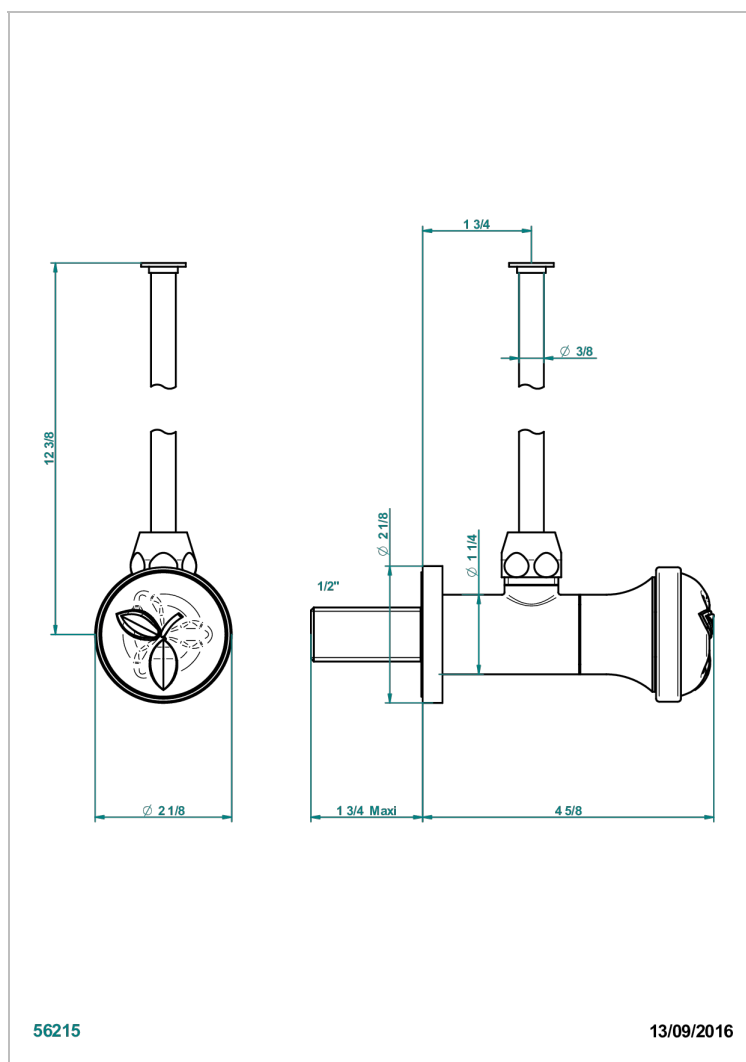

POMME GOLD LUSTER CRYSTAL

A46-181/S

1/2" stylised adjustable stop cock with 30 cm tube

CHARACTERISTIC

- Pomme Gold luster crystal
- 1/2" stylised adjustable stop cock with 30 cm tube

AVAILABLE FINITIONS

Antique nickel - H28
Black ceram - D30
Blush PVD - H62
Brass color PVD - H49
Brown bronze color PVD - F33
Gold color PVD - H52

Nickel color PVD - H55
Polished chrome (color finish) - A02
Polished chrome / Polished gold (color finish) - G02
Polished gold (color finish) - F01
Polished nickel - B01
Soft gold - F30

Soft matt gold - F31
Umber PVD - H66
Varnished matt antique red copper (color finish) - H07