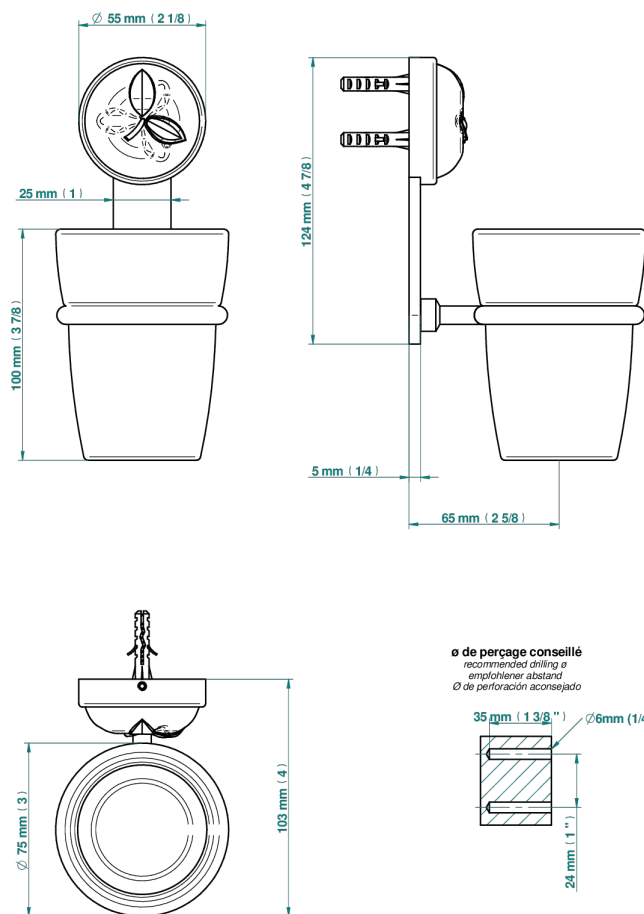

POMME GOLD LUSTER CRYSTAL

A46-536

Tumbler holder, wall mounted

56212

30/12/2021

CHARACTERISTIC

- Pomme Gold luster crystal
- Tumbler holder, wall mounted

AVAILABLE FINITIONS