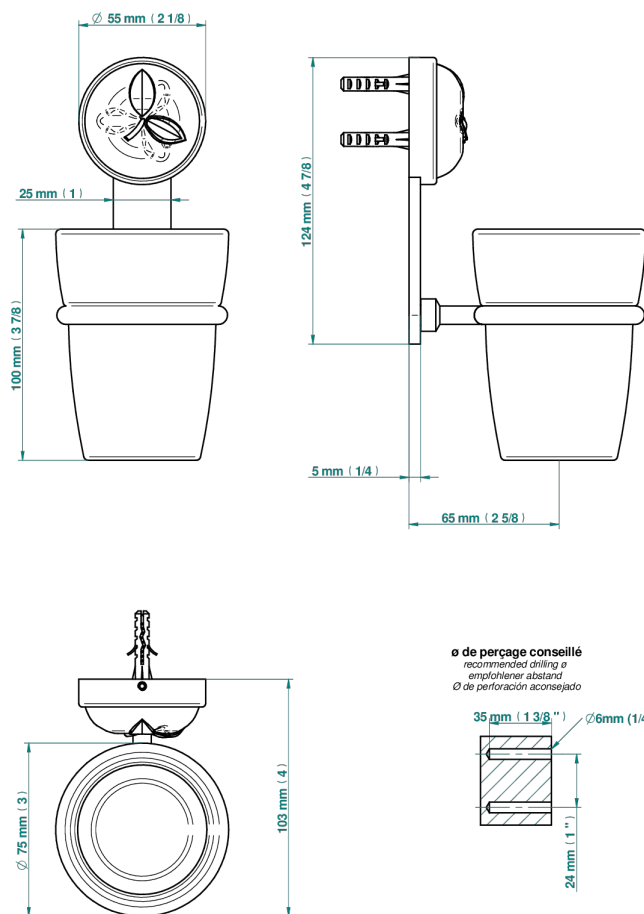

POMME GOLD LUSTER CRYSTAL

A46-536

Wall mounted glass tumbler and holder

56212

30/12/2021

CHARACTERISTIC

- Pomme Gold luster crystal
- Wall mounted glass tumbler and holder

AVAILABLE FINITIONS