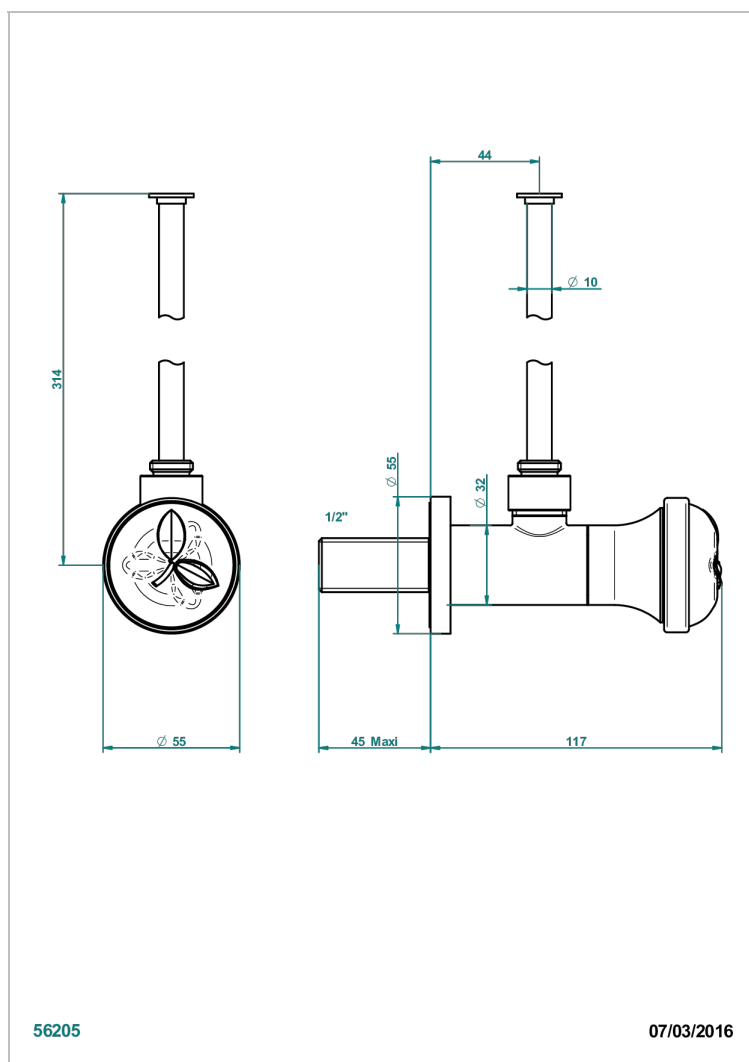

POMME CLEAR SATIN CRYSTAL

A42-181/S

1/2" stylised adjustable stop cock with 30 cm tube

56205

07/03/2016

CHARACTERISTIC

- Pomme Clear satin crystal
- 1/2" stylised adjustable stop cock with 30 cm tube

AVAILABLE FINITIONS