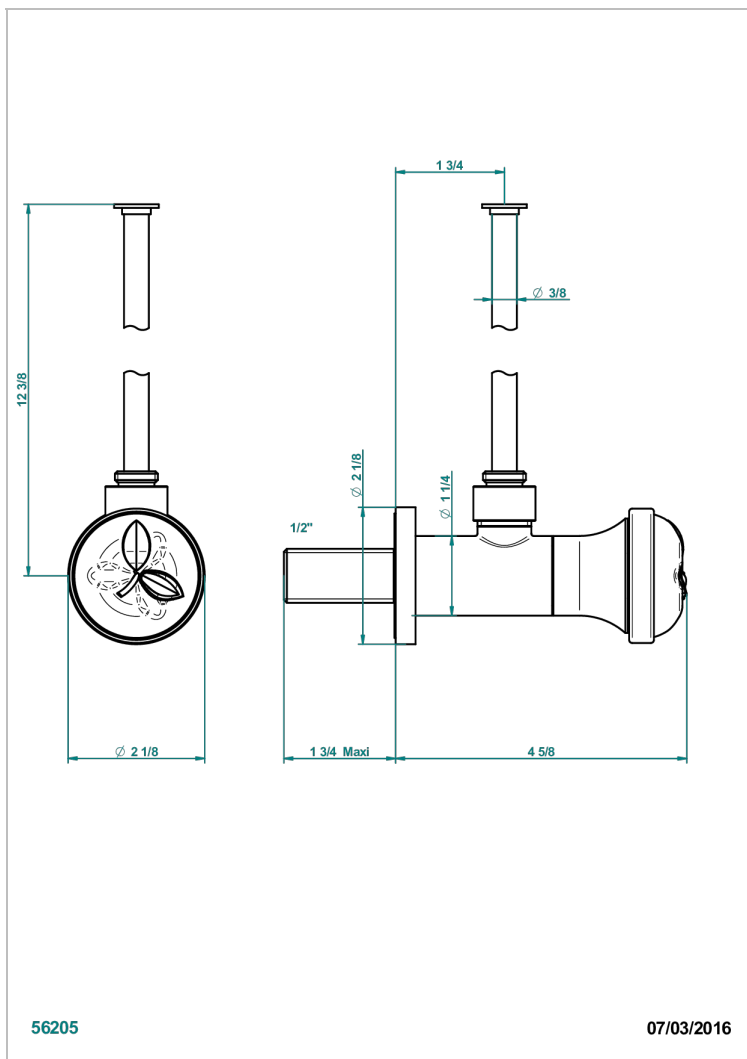

POMME CLEAR SATIN CRYSTAL

A42-181/S

1/2" stylised adjustable stop cock with 30 cm tube

CHARACTERISTIC

- Pomme Clear satin crystal
- 1/2" stylised adjustable stop cock with 30 cm tube

AVAILABLE FINITIONS

Antique nickel - H28
Black ceram - D30
Blush PVD - H62
Brass color PVD - H49
Brown bronze color PVD - F33
Gold color PVD - H52

Nickel color PVD - H55
Polished chrome (color finish) - A02
Polished chrome / Polished gold (color finish) - G02
Polished gold (color finish) - F01
Polished nickel - B01
Soft gold - F30

Soft matt gold - F31
Umber PVD - H66
Varnished matt antique red copper (color finish) - H07