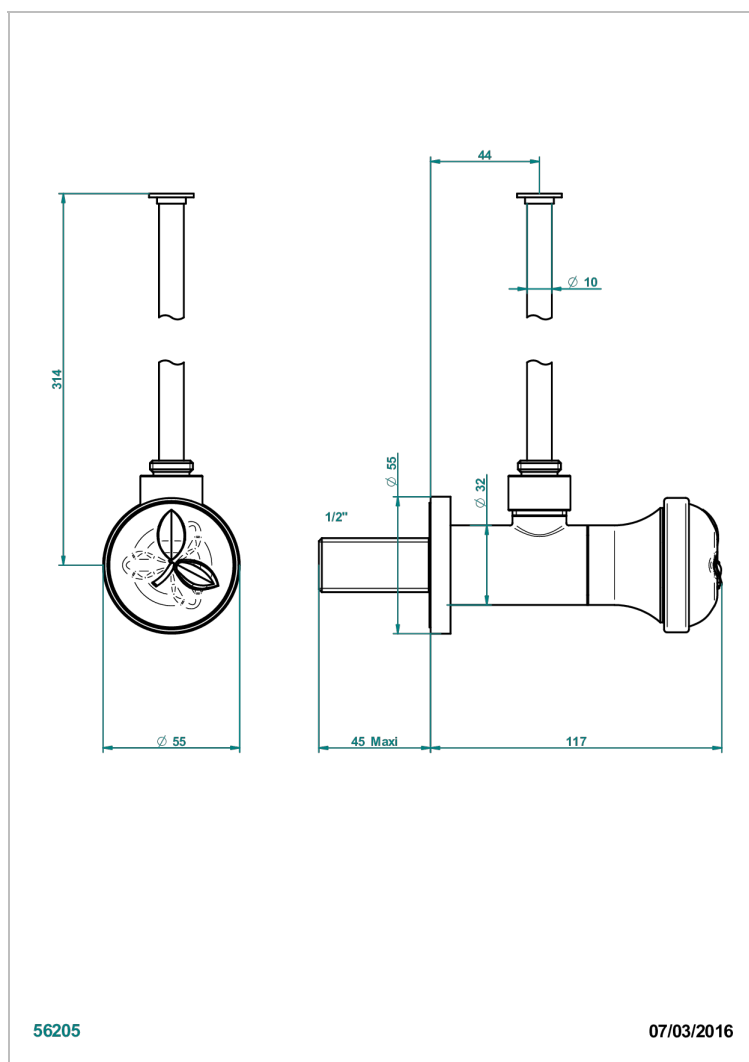

# POMME CLEAR SATIN CRYSTAL

A42-181/S

1/2" stylised adjustable stop cock with 30 cm tube

## CHARACTERISTIC

- Pomme Clear satin crystal
- 1/2" stylised adjustable stop cock with 30 cm tube