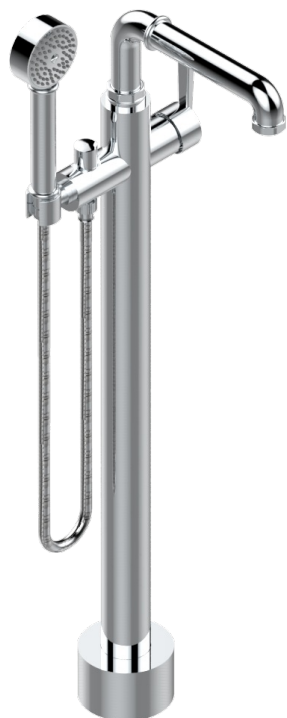

SAINT-GERMAIN WITH LEVER HANDLES

G7D-6508S

Free-standing single lever bath mixer with handshower with Easyclean system

CHARACTERISTIC

- Saint-germain with lever handles
- Free-standing single lever bath mixer with handshower with Easyclean system

TECHNICAL SPECS

- Recommandé : 3 bars (max. 5 bars) - Advised : 43,5 psi (max. 72 psi)
- Bec : 22 l/min à 3 bars - Douchette : 9,5 l/min à 3 bars
- Spout : 5.82 gpm at 43.5 psi - Handshower : 2.5 gpm at 43.5 psi

AVAILABLE FINITIONS

Black ceram - D30
Blush PVD - H62
Brass color PVD - H49
Brown bronze color PVD - F33
Chrome polished - A02
Chrome polished / gold polished - G02

Gold color PVD - H52
Gold mat - F07
Gold polished - F01
Graphite PVD - H64
Light coated bronze - D01
Matt Umber PVD - H67

Matt blush PVD - H60
Matt brass color PVD - H50
Matt brown bronze color PVD - F34
Matt chrome (American satin) - C02
Matt gold color PVD - H53
Matt graphite PVD - H65

Matt nickel (American satin) - C01
Matt nickel color PVD - H56
Natural smoked Brass - A13
Nickel antique / Sovereign - H28
Nickel color PVD - H55
Nickel polished - B01