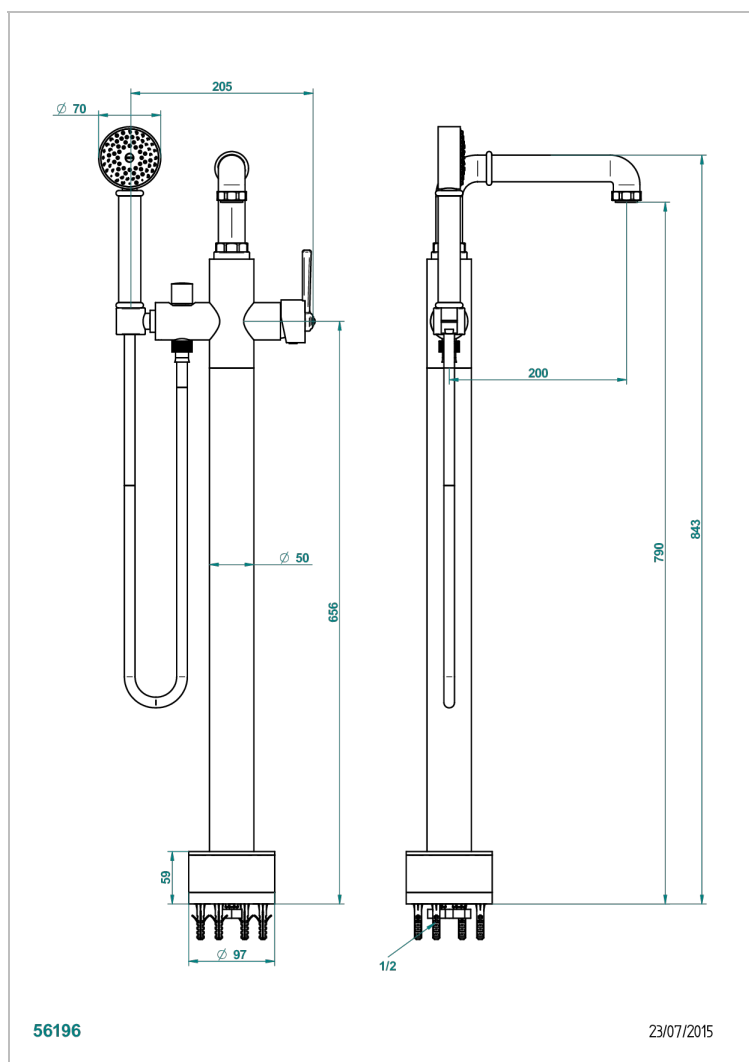

SAINT-GERMAIN WITH LEVER HANDLES

G7D-6508S

Free-standing single lever bath mixer with handshower with Easyclean system

CHARACTERISTIC

- Saint-germain with lever handles
- Free-standing single lever bath mixer with handshower with Easyclean system

TECHNICAL SPECS

- Recommandé : 3 bars (max. 5 bars) - Advised : 43,5 psi (max. 72 psi)
- Bec : 22 l/min à 3 bars - Douchette : 9,5 l/min à 3 bars
- Spout : 5.82 gpm at 43.5 psi - Handshower : 2.5 gpm at 43.5 psi