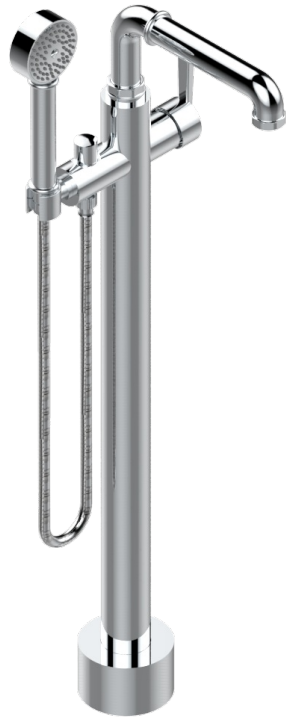

# SAINT-GERMAIN WITH LEVER HANDLES

G7D-6508S

THG<sup>®</sup>  
PARIS

Free-standing single lever bath mixer with handshower with Easyclean system

## CHARACTERISTIC

- Saint-germain with lever handles
- Free-standing single lever bath mixer with handshower with Easyclean system

## TECHNICAL SPECS

- Recommandé : 3 bars (max. 5 bars) - Advised : 43,5 psi (max. 72 psi)
- Bec : 22 l/min à 3 bars - Douchette : 9,5 l/min à 3 bars
- Spout : 5.82 gpm at 43.5 psi - Handshower : 2.5 gpm at 43.5 psi

Matt blush PVD - H60  
Matt brass color PVD - H50  
Matt brown bronze color PVD - F34  
Matt chrome (American satin) - C02  
Matt gold color PVD - H53  
Matt graphite PVD - H65

Matt nickel (American satin) - C01  
Matt nickel color PVD - H56  
Natural smoked Brass - A13  
Nickel antique / Sovereign - H28  
Nickel color PVD - H55  
Nickel polished - B01