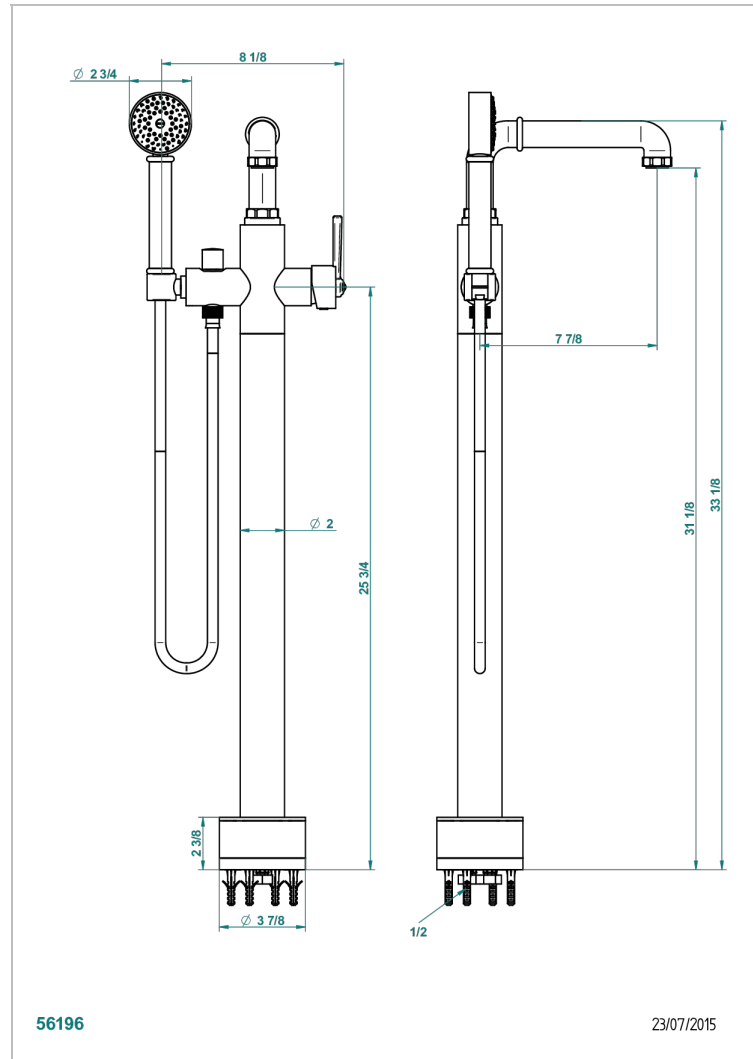

# SAINT-GERMAIN WITH LEVER HANDLES

G7D-6508S

THG<sup>®</sup>  
PARIS

Free-standing single lever bath mixer with handshower with Easyclean system

## CHARACTERISTIC

- Saint-germain with lever handles
- Free-standing single lever bath mixer with handshower with Easyclean system

## TECHNICAL SPECS

- Recommandé : 3 bars (max. 5 bars) - Advised : 43,5 psi (max. 72 psi)
- Bec : 22 l/min à 3 bars - Douchette : 9,5 l/min à 3 bars
- Spout : 5.82 gpm at 43.5 psi - Handshower : 2.5 gpm at 43.5 psi