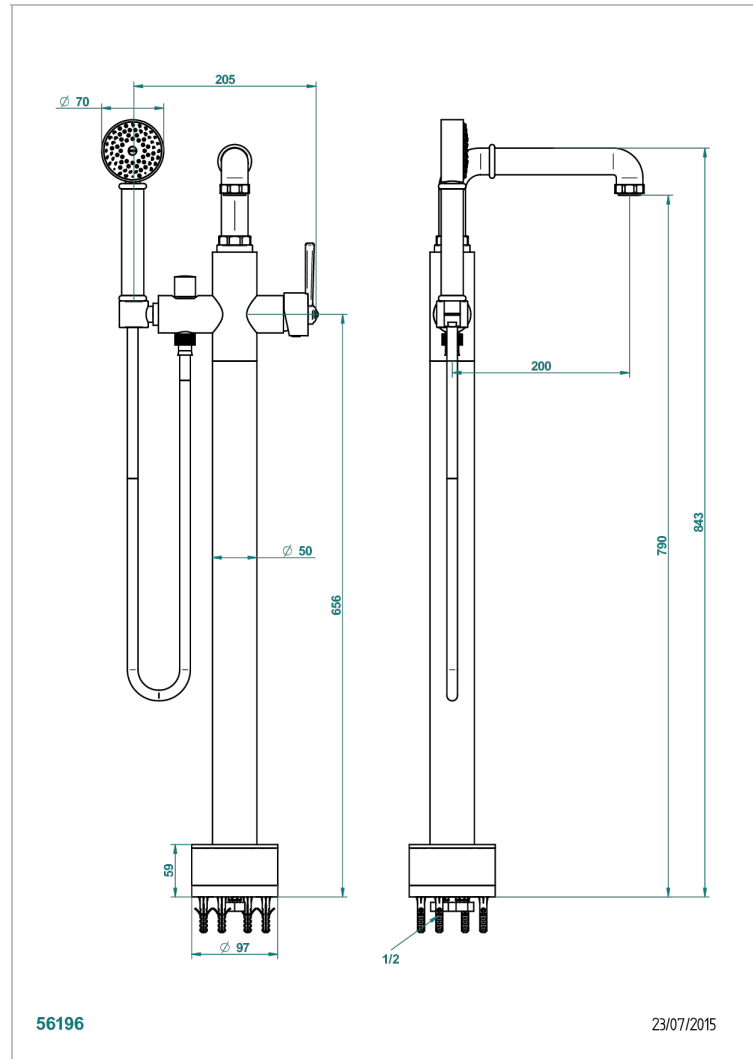

SAINT-GERMAIN WITH LEVER

G7D-6508S

Free-standing bath mixer with handshower with Easyclean system

THG[®]
PARIS

CHARACTERISTIC

- Saint-germain with lever
- Free-standing bath mixer with handshower with Easyclean system

TECHNICAL SPECS

- Recommandé : 3 bars (max. 5 bars) - Advised : 43,5 psi (max. 72 psi)
- Bec : 22 l/min à 3 bars - Douchette : 9,5 l/min à 3 bars
- Spout : 5.82 gpm at 43.5 psi - Handshower : 2.5 gpm at 43.5 psi

AVAILABLE FINITIONS

Antique nickel - H28
Black ceram - D30
Blush PVD - H62
Brass color PVD - H49
Brown bronze color PVD - F33
Gold color PVD - H52

Graphite PVD - H64
Lacquered light bronze - D01
Matt Umber PVD - H67
Matt blush PVD - H60
Matt brass color PVD - H50
Matt brown bronze color PVD - F34