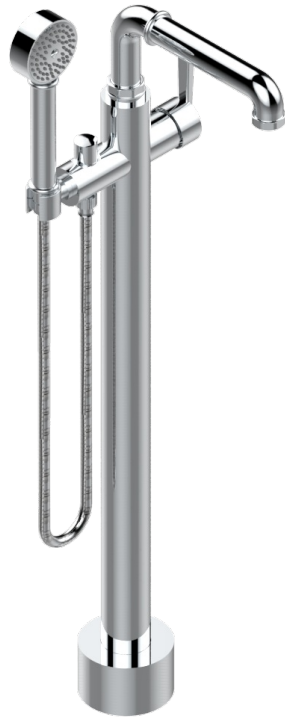

SAINT-GERMAIN WITH LEVER

G7D-6508S

Free-standing bath mixer with handshower with Easyclean system

THG[®]
PARIS

CHARACTERISTIC

- Saint-germain with lever
- Free-standing bath mixer with handshower with Easyclean system

TECHNICAL SPECS

- Recommandé : 3 bars (max. 5 bars) - Advised : 43,5 psi (max. 72 psi)
- Bec : 22 l/min à 3 bars - Douchette : 9,5 l/min à 3 bars
- Spout : 5.82 gpm at 43.5 psi - Handshower : 2.5 gpm at 43.5 psi

AVAILABLE FINITIONS

Antique nickel - H28
Black ceram - D30
Blush PVD - H62
Brass color PVD - H49
Brown bronze color PVD - F33
Gold color PVD - H52

Graphite PVD - H64
Lacquered light bronze - D01
Matt Umber PVD - H67
Matt blush PVD - H60
Matt brass color PVD - H50
Matt brown bronze color PVD - F34

Matt chrome - C02
Matt gold - F07
Matt gold color PVD - H53
Matt graphite PVD - H65
Matt nickel (color finish) - C01
Matt nickel color PVD - H56

Natural smoked Brass - A13
Nickel color PVD - H55
Polished chrome (color finish) - A02
Polished chrome / Polished gold (color finish) - G02
Polished gold (color finish) - F01
Polished nickel - B01