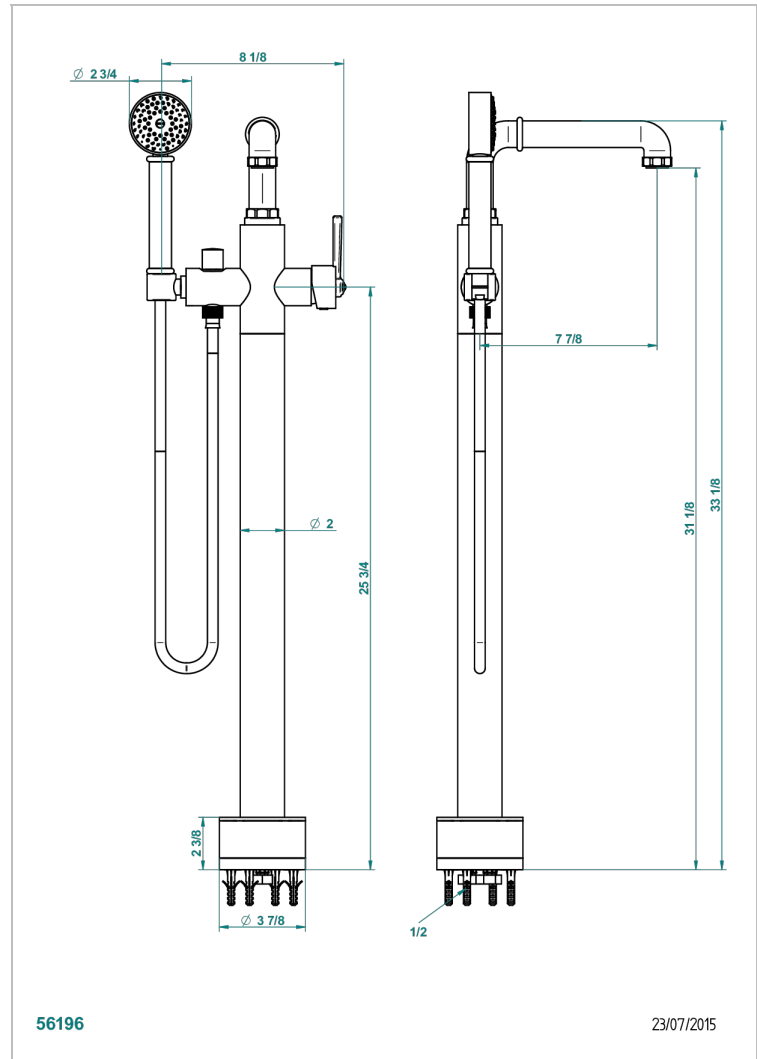

SAINT-GERMAIN WITH LEVER

G7D-6508S

Free-standing bath mixer with handshower with Easyclean system

THG[®]
PARIS

CHARACTERISTIC

- Saint-germain with lever
- Free-standing bath mixer with handshower with Easyclean system

TECHNICAL SPECS

- Recommandé : 3 bars (max. 5 bars) - Advised : 43,5 psi (max. 72 psi)
- Bec : 22 l/min à 3 bars - Douchette : 9,5 l/min à 3 bars
- Spout : 5.82 gpm at 43.5 psi - Handshower : 2.5 gpm at 43.5 psi

AVAILABLE FINITIONS

Antique nickel - H28
Black ceram - D30
Blush PVD - H62
Brass color PVD - H49
Brown bronze color PVD - F33
Gold color PVD - H52

Graphite PVD - H64
Lacquered light bronze - D01
Matt Umber PVD - H67
Matt blush PVD - H60
Matt brass color PVD - H50
Matt brown bronze color PVD - F34