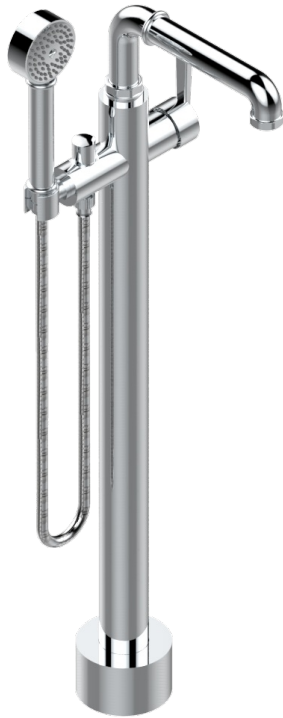

SAINT-GERMAIN WITH LEVER

G7D-6508S

Free-standing bath mixer with handshower with Easyclean system

THG[®]
PARIS

CHARACTERISTIC

- Saint-germain with lever
- Free-standing bath mixer with handshower with Easyclean system

TECHNICAL SPECS

- Recommandé : 3 bars (max. 5 bars) - Advised : 43,5 psi (max. 72 psi)
- Bec : 22 l/min à 3 bars - Douchette : 9,5 l/min à 3 bars
- Spout : 5.82 gpm at 43.5 psi - Handshower : 2.5 gpm at 43.5 psi

AVAILABLE FINITIONS

Antique nickel - H28
Black ceram - D30
Blush PVD - H62
Brass color PVD - H49
Brown bronze color PVD - F33
Gold color PVD - H52

Graphite PVD - H64
Lacquered light bronze - D01
Matt Umber PVD - H67
Matt blush PVD - H60
Matt brass color PVD - H50
Matt brown bronze color PVD - F34

Matt chrome - C02
Matt gold - F07
Matt gold color PVD - H53
Matt graphite PVD - H65
Matt nickel (color finish) - C01
Matt nickel color PVD - H56

Natural smoked Brass - A13
Nickel color PVD - H55
Polished chrome (color finish) - A02
Polished chrome / Polished gold (color finish) - G02
Polished gold (color finish) - F01
Polished nickel - B01