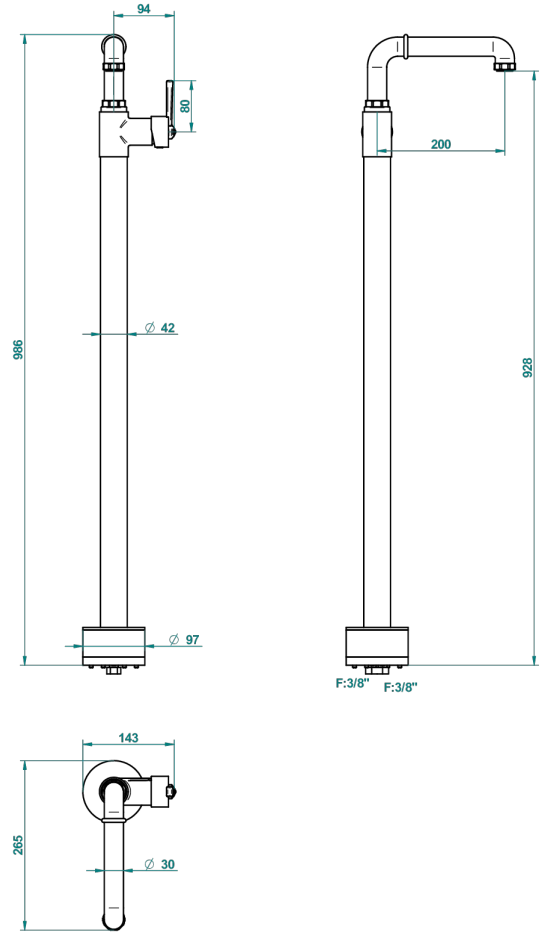

SAINT-GERMAIN WITH LEVER HANDLES

G7D-6500S

Floor mounted lavatory faucet

THG[®]
PARIS

56193

24/07/2015

CHARACTERISTIC

- Saint-germain with lever handles
- Floor mounted lavatory faucet

TECHNICAL SPECS

- Recommandé : 3 bars (max. 5 bars) - Advised : 43,5 psi (max. 72 psi)
- 8,3 l/min à 3 bars (2.2 gpm at 43.5 psi)

AVAILABLE FINITIONS

Black ceram - D30
Blush PVD - H62
Brass color PVD - H49
Brown bronze color PVD - F33
Chrome polished - A02
Chrome polished / gold polished - G02