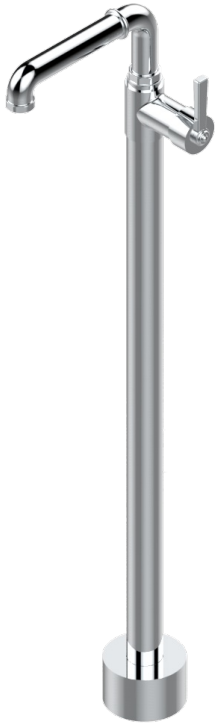

SAINT-GERMAIN WITH LEVER HANDLES

G7D-6500S

Floor mounted lavatory faucet

THG[®]
PARIS

56193

24/07/2015

CHARACTERISTIC

- Saint-germain with lever handles
- Floor mounted lavatory faucet

TECHNICAL SPECS

- Recommandé : 3 bars (max. 5 bars) - Advised : 43,5 psi (max. 72 psi)
- 8,3 l/min à 3 bars (2.2 gpm at 43.5 psi)

AVAILABLE FINITIONS

Black ceram - D30
Blush PVD - H62
Brass color PVD - H49
Brown bronze color PVD - F33
Chrome polished - A02
Chrome polished / gold polished - G02

Gold color PVD - H52
Gold mat - F07
Gold polished - F01
Graphite PVD - H64
Light coated bronze - D01
Matt Umber PVD - H67

Matt blush PVD - H60
Matt brass color PVD - H50
Matt brown bronze color PVD - F34
Matt chrome (American satin) - C02
Matt gold color PVD - H53
Matt graphite PVD - H65

Matt nickel (American satin) - C01
Matt nickel color PVD - H56
Natural smoked Brass - A13
Nickel antique / Sovereign - H28
Nickel color PVD - H55
Nickel polished - B01

Soft gold - F30
Soft matt gold - F31
Umber PVD - H66