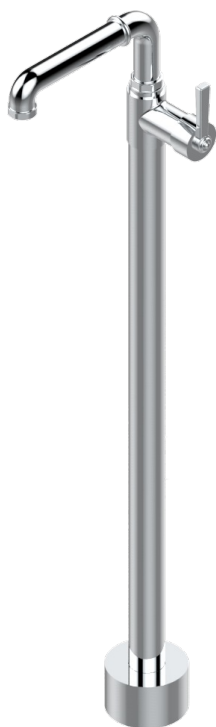

# SAINT-GERMAIN WITH LEVER HANDLES

G7D-6500S

Floor mounted lavatory faucet

56193

24/07/2015

## CHARACTERISTIC

- Saint-germain with lever handles
- Floor mounted lavatory faucet

## AVAILABLE FINITIONS

Black ceram - D30  
Blush PVD - H62  
Brass color PVD - H49  
Brown bronze color PVD - F33  
Chrome polished - A02  
Chrome polished / gold polished - G02

Gold color PVD - H52  
Gold mat - F07  
Gold polished - F01  
Graphite PVD - H64  
Light coated bronze - D01  
Matt Umber PVD - H67

Matt blush PVD - H60  
Matt brass color PVD - H50  
Matt brown bronze color PVD - F34  
Matt chrome (American satin) - C02  
Matt gold color PVD - H53  
Matt graphite PVD - H65

Matt nickel (American satin) - C01  
Matt nickel color PVD - H56  
Natural smoked Brass - A13  
Nickel antique / Sovereign - H28  
Nickel color PVD - H55  
Nickel polished - B01