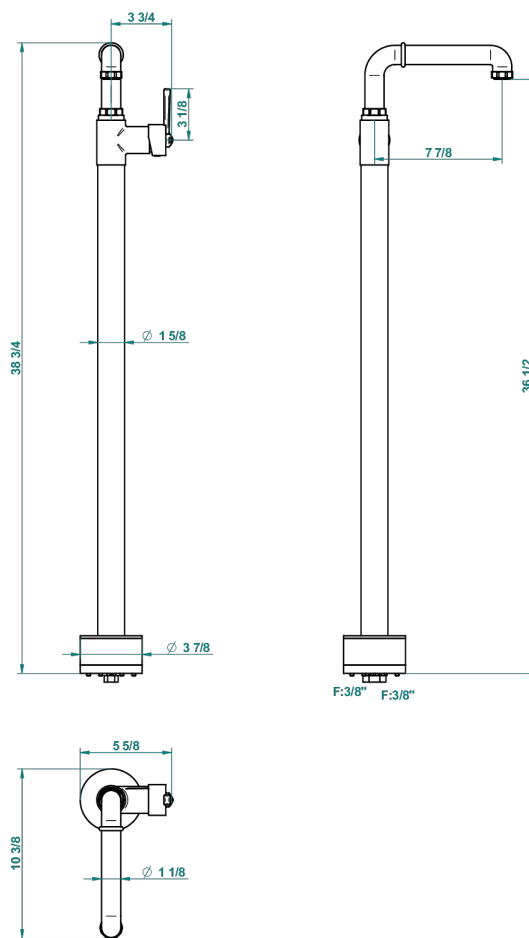

# SAINT-GERMAIN WITH LEVER HANDLES

G7D-6500S

Floor mounted lavatory faucet

56193

24/07/2015

## CHARACTERISTIC

- Saint-germain with lever handles
- Floor mounted lavatory faucet