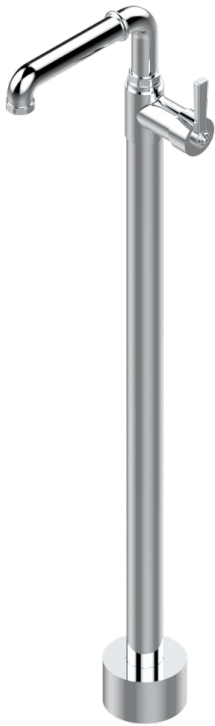

SAINT-GERMAIN WITH LEVER

G7D-6500S

Free-standing basin mixer

THG[®]
PARIS

56193

24/07/2015

CHARACTERISTIC

- Saint-germain with lever
- Free-standing basin mixer

TECHNICAL SPECS

- Recommandé : 3 bars (max. 5 bars) - Advised : 43,5 psi (max. 72 psi)
- 8,3 l/min à 3 bars (2.2 gpm at 43.5 psi)

AVAILABLE FINITIONS

Antique nickel - H28
Black ceram - D30
Blush PVD - H62
Brass color PVD - H49
Brown bronze color PVD - F33
Gold color PVD - H52

Graphite PVD - H64
Lacquered light bronze - D01
Matt Umber PVD - H67
Matt blush PVD - H60
Matt brass color PVD - H50
Matt brown bronze color PVD - F34

Matt chrome - C02
Matt gold - F07
Matt gold color PVD - H53
Matt graphite PVD - H65
Matt nickel (color finish) - C01
Matt nickel color PVD - H56

Natural smoked Brass - A13
Nickel color PVD - H55
Polished chrome (color finish) - A02
Polished chrome / Polished gold (color finish) - G02
Polished gold (color finish) - F01
Polished nickel - B01

Soft gold - F30
Soft matt gold - F31
Umber PVD - H66