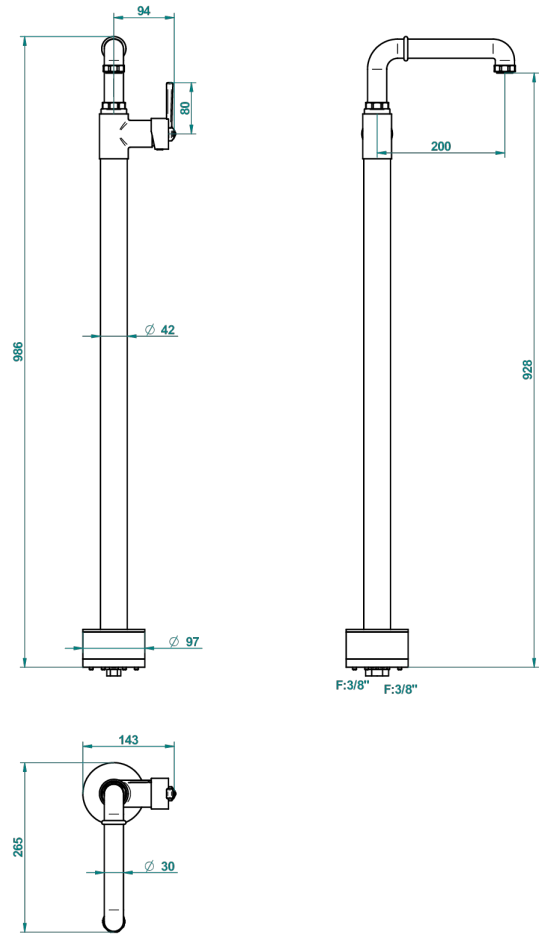

SAINT-GERMAIN WITH LEVER

G7D-6500S

Free-standing basin mixer

THG[®]
PARIS

56193

24/07/2015

CHARACTERISTIC

- Saint-germain with lever
- Free-standing basin mixer

TECHNICAL SPECS

- Recommandé : 3 bars (max. 5 bars) - Advised : 43,5 psi (max. 72 psi)
- 8,3 l/min à 3 bars (2.2 gpm at 43.5 psi)

AVAILABLE FINITIONS

Antique nickel - H28
Black ceram - D30
Blush PVD - H62
Brass color PVD - H49
Brown bronze color PVD - F33
Gold color PVD - H52