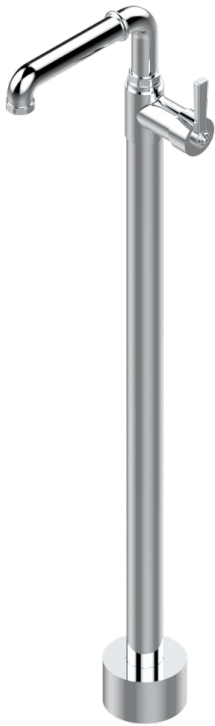

SAINT-GERMAIN WITH LEVER

G7D-6500S

Free-standing basin mixer

THG[®]
PARIS

CHARACTERISTIC

- Saint-germain with lever
- Free-standing basin mixer

TECHNICAL SPECS

- Recommandé : 3 bars (max. 5 bars) - Advised : 43,5 psi (max. 72 psi)
- 8,3 l/min à 3 bars (2.2 gpm at 43.5 psi)

AVAILABLE FINITIONS

Antique nickel - H28
Black ceram - D30
Blush PVD - H62
Brass color PVD - H49
Brown bronze color PVD - F33
Gold color PVD - H52

Graphite PVD - H64
Lacquered light bronze - D01
Matt Umber PVD - H67
Matt blush PVD - H60
Matt brass color PVD - H50
Matt brown bronze color PVD - F34

Matt chrome - C02
Matt gold - F07
Matt gold color PVD - H53
Matt graphite PVD - H65
Matt nickel (color finish) - C01
Matt nickel color PVD - H56

Natural smoked Brass - A13
Nickel color PVD - H55
Polished chrome (color finish) - A02
Polished chrome / Polished gold (color finish) - G02
Polished gold (color finish) - F01
Polished nickel - B01

Soft gold - F30
Soft matt gold - F31
Umber PVD - H66