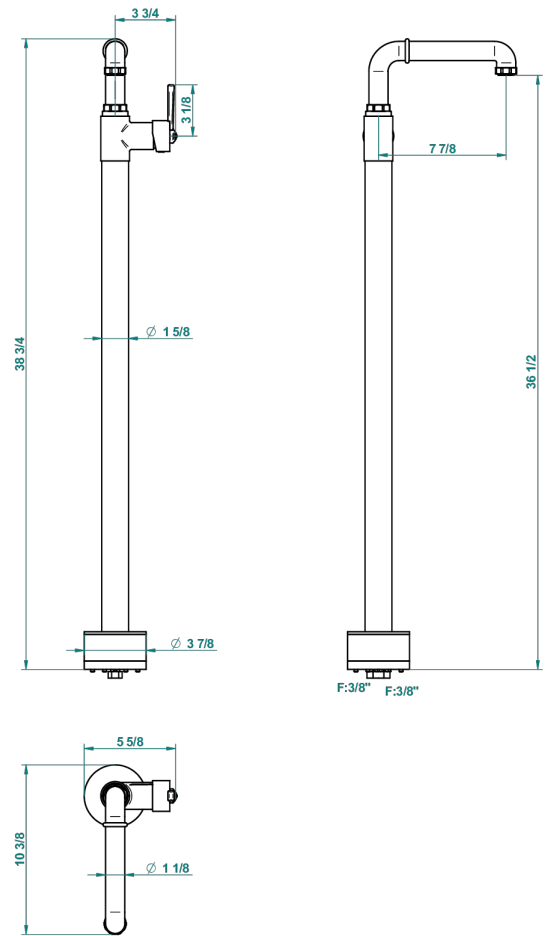

SAINT-GERMAIN WITH LEVER

G7D-6500S

Free-standing basin mixer

THG[®]
PARIS

CHARACTERISTIC

- Saint-germain with lever
- Free-standing basin mixer

TECHNICAL SPECS

- Recommandé : 3 bars (max. 5 bars) - Advised : 43,5 psi (max. 72 psi)
- 8,3 l/min à 3 bars (2.2 gpm at 43.5 psi)