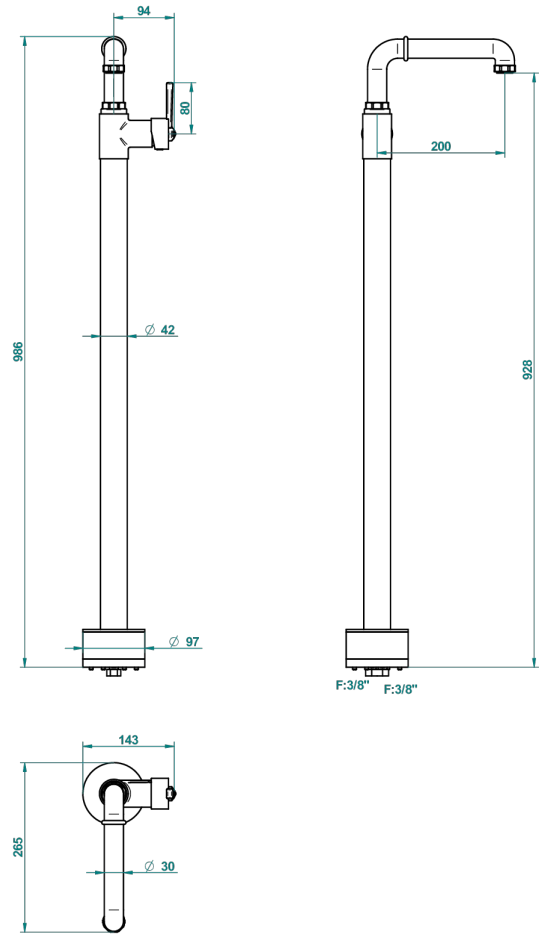

SAINT-GERMAIN WITH LEVER

G7D-6500S

Free-standing basin mixer

THG[®]
PARIS

56193

24/07/2015

CHARACTERISTIC

- Saint-germain with lever
- Free-standing basin mixer

TECHNICAL SPECS

- Recommandé : 3 bars (max. 5 bars) - Advised : 43,5 psi (max. 72 psi)
- 8,3 l/min à 3 bars (2.2 gpm at 43.5 psi)

AVAILABLE FINITIONS

Antique nickel - H28
Black ceram - D30
Blush PVD - H62
Brass color PVD - H49
Brown bronze color PVD - F33
Gold color PVD - H52