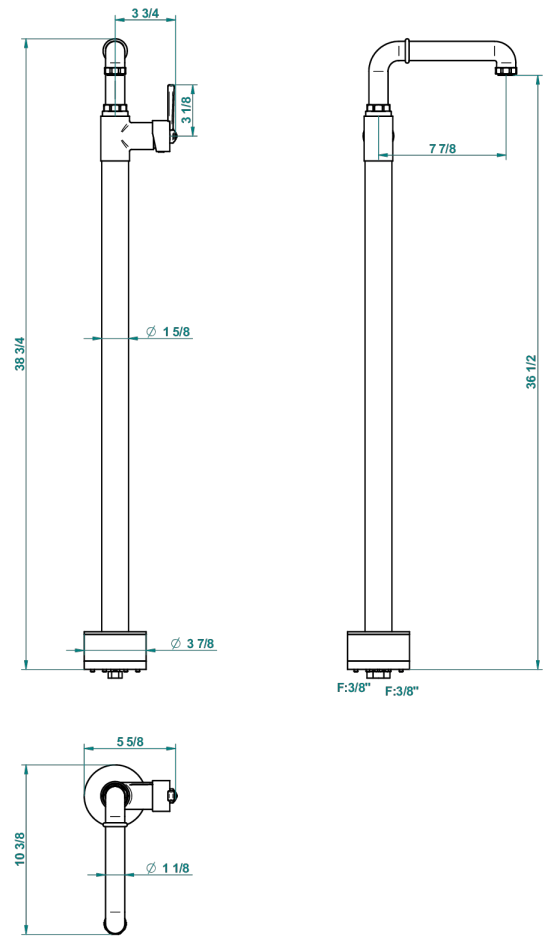

SAINT-GERMAIN WITH LEVER

G7D-6500S

Free-standing basin mixer

THG[®]
PARIS

56193

24/07/2015

CHARACTERISTIC

- Saint-germain with lever
- Free-standing basin mixer

TECHNICAL SPECS

- Recommandé : 3 bars (max. 5 bars) - Advised : 43,5 psi (max. 72 psi)
- 8,3 l/min à 3 bars (2.2 gpm at 43.5 psi)

AVAILABLE FINITIONS

Antique nickel - H28
Black ceram - D30
Blush PVD - H62
Brass color PVD - H49
Brown bronze color PVD - F33
Gold color PVD - H52