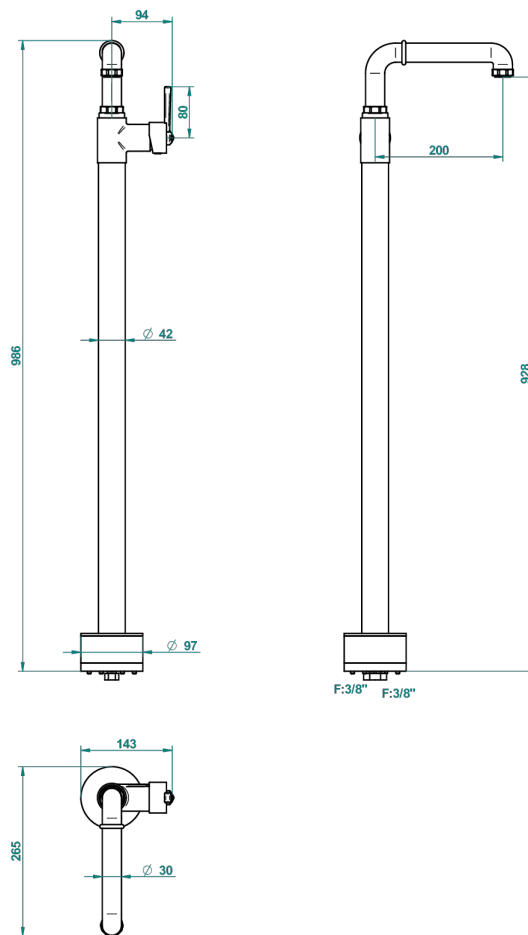

SAINT-GERMAIN WITH LEVER

G7D-6500S

入地固件与供水管台盆温控龙头

THG[®]
PARIS

56193

24/07/2015

特色

- Saint-Germain with lever
- 入地固件与供水管台盆温控龙头

技术特征

- Recommandé : 3 bars (max. 5 bars) - Advised : 43,5 psi (max. 72 psi)
- 8,3 l/min à 3 bars (2.2 gpm at 43.5 psi)

可选饰面

Black ceram - D30
Blush PVD - H62
Graphite PVD - H64
Matt Umber PVD - H67
Matt blush PVD - H60
Matt graphite PVD - H65