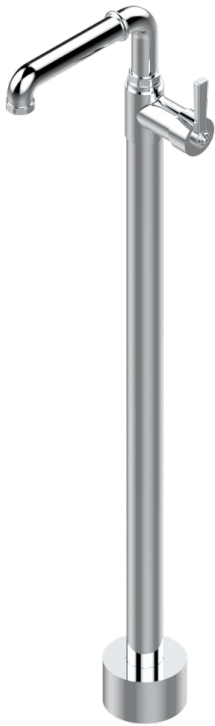

# SAINT-GERMAIN WITH LEVER

G7D-6500S

Free-standing basin mixer

THG<sup>®</sup>  
PARIS

56193

24/07/2015

## CHARACTERISTIC

- Saint-germain with lever
- Free-standing basin mixer

## AVAILABLE FINITIONS

Antique nickel - H28  
Black ceram - D30  
Blush PVD - H62  
Brass color PVD - H49  
Brown bronze color PVD - F33  
Gold color PVD - H52

Graphite PVD - H64  
Lacquered light bronze - D01  
Matt Umber PVD - H67  
Matt blush PVD - H60  
Matt brass color PVD - H50  
Matt brown bronze color PVD - F34

Matt chrome - C02  
Matt gold - F07  
Matt gold color PVD - H53  
Matt graphite PVD - H65  
Matt nickel (color finish) - C01  
Matt nickel color PVD - H56

Natural smoked Brass - A13  
Nickel color PVD - H55  
Polished chrome (color finish) - A02  
Polished chrome / Polished gold (color finish) - G02  
Polished gold (color finish) - F01  
Polished nickel - B01