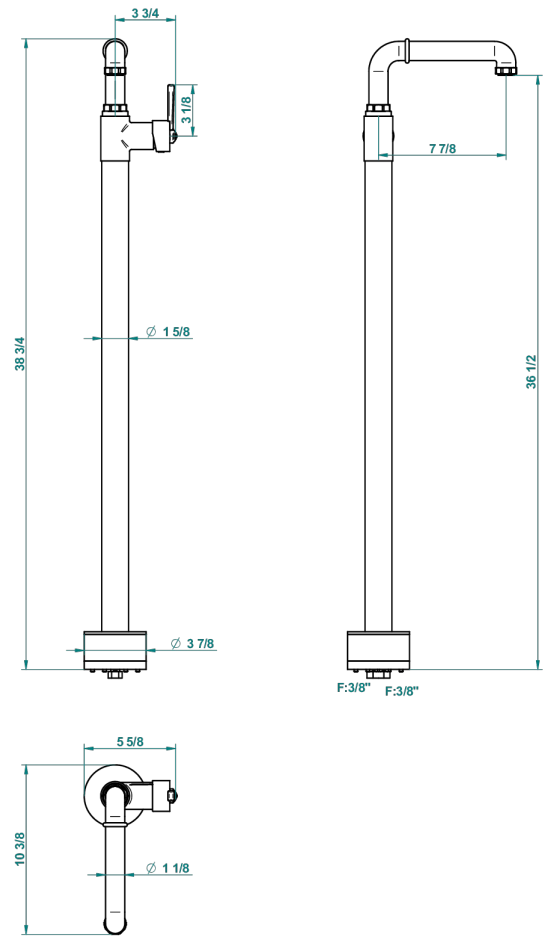

# SAINT-GERMAIN WITH LEVER

G7D-6500S

Free-standing basin mixer

THG<sup>®</sup>  
PARIS

56193

24/07/2015

## CHARACTERISTIC

- Saint-germain with lever
- Free-standing basin mixer

## TECHNICAL SPECS

- Recommandé : 3 bars (max. 5 bars) - Advised : 43,5 psi (max. 72 psi)
- 8,3 l/min à 3 bars (2.2 gpm at 43.5 psi)