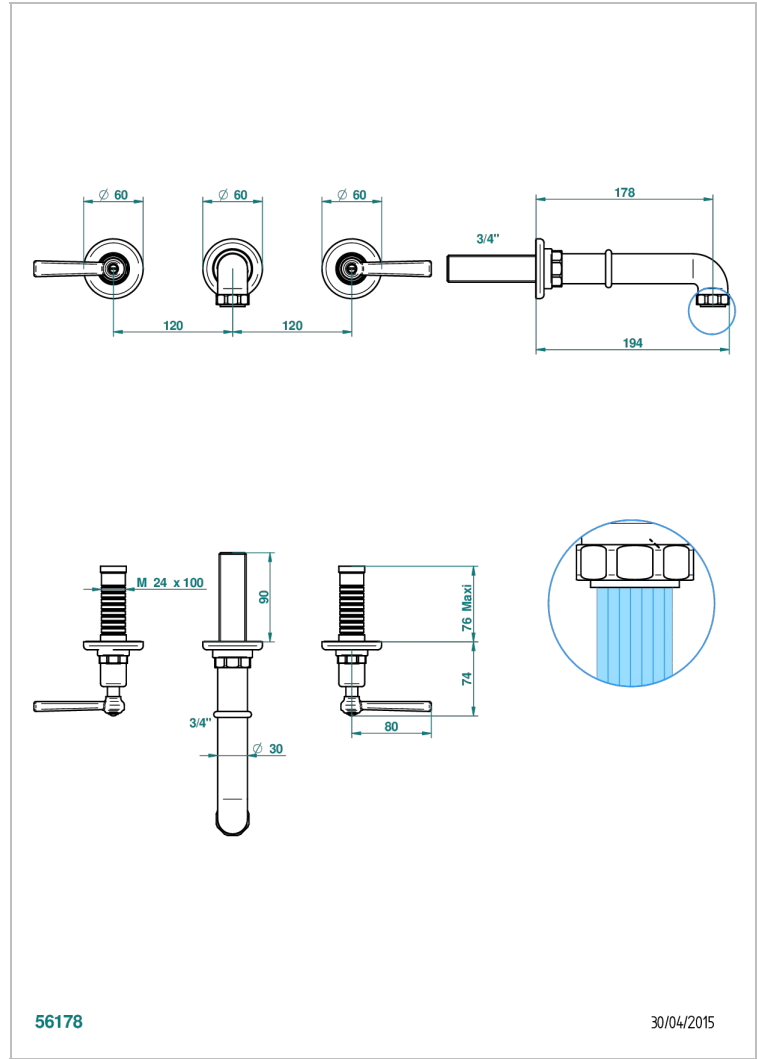

SAINT-GERMAIN CON MANETAS

G7D-41GB

Trim only for wall mounted 3-hole bath mixer

THG[®]
PARIS

56178

30/04/2015

CARACTERÍSTICAS

- Saint-germain con manetas
- Trim only for wall mounted 3-hole bath mixer

PRODUCTOS RELACIONADOS

- Ref. G00-40AC Rough parts for wall mounted 3 hole mixer, cross handle version
- Ref. G00-40AM Rough parts for wall mounted 3 hole mixer, lever handle version

ACABADOS DISPONIBLES