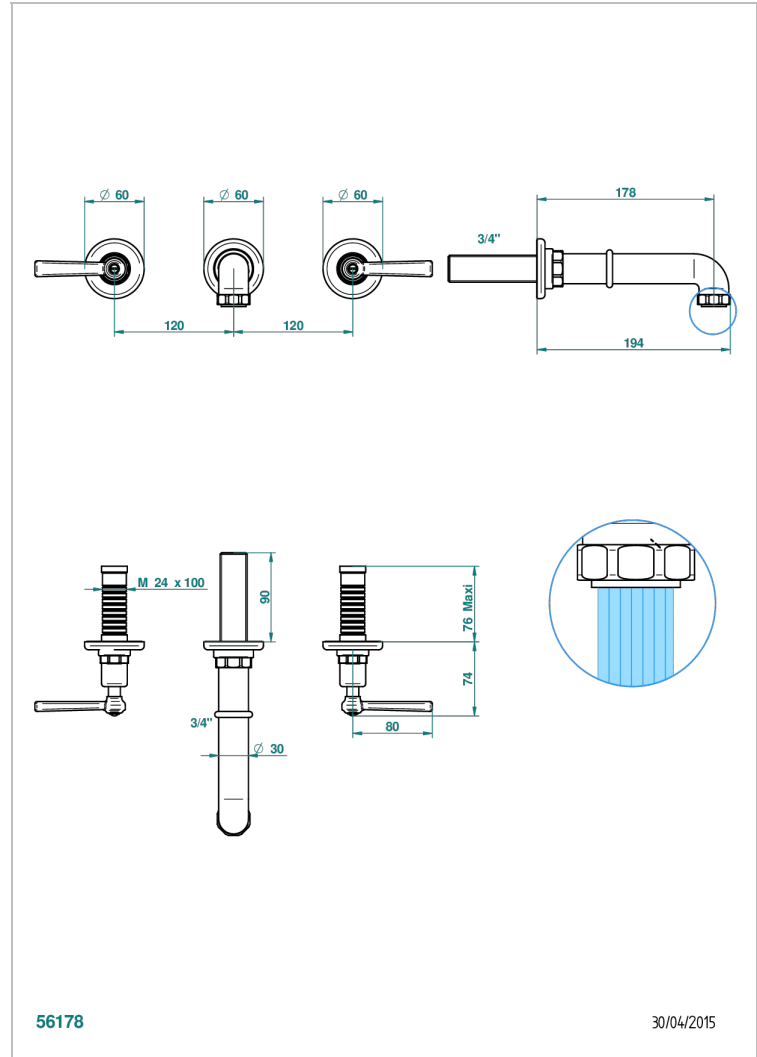

SAINT-GERMAIN WITH LEVER

G7D-41GB

Trim only for wall mounted 3-hole bath mixer

THG[®]
PARIS

56178

30/04/2015

CHARACTERISTIC

- Saint-germain with lever
- Trim only for wall mounted 3-hole bath mixer

RELATED SKU'S

- Ref. G00-40AC Rough parts for wall mounted 3 hole mixer, cross handle version
- Ref. G00-40AM Rough parts for wall mounted 3 hole mixer, lever handle version

AVAILABLE FINITIONS

Antique nickel - H28
Black ceram - D30
Blush PVD - H62
Brass color PVD - H49
Brown bronze color PVD - F33
Gold color PVD - H52