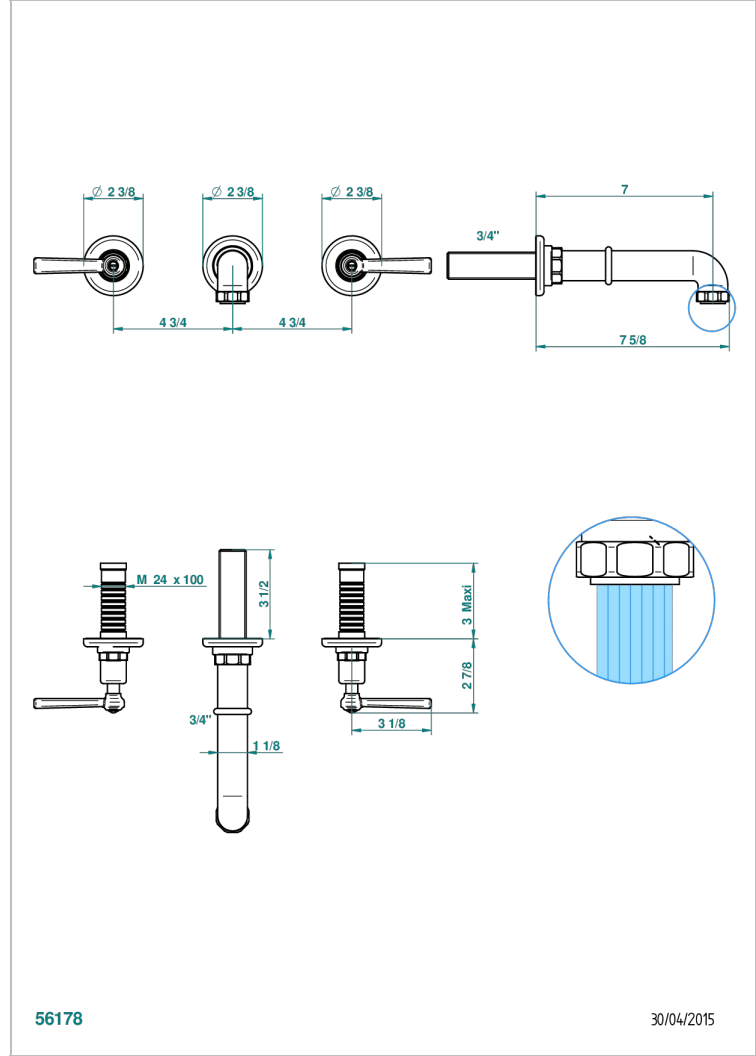

SAINT-GERMAIN CON MANETAS

G7D-41GB

Trim only for wall mounted 3-hole bath mixer

THG®
PARIS

CARACTERÍSTICAS

- Saint-germain con manetas
- Trim only for wall mounted 3-hole bath mixer

PRODUCTOS RELACIONADOS

- Ref. G00-40AC Rough parts for wall mounted 3 hole mixer, cross handle version
- Ref. G00-40AM Rough parts for wall mounted 3 hole mixer, lever handle version