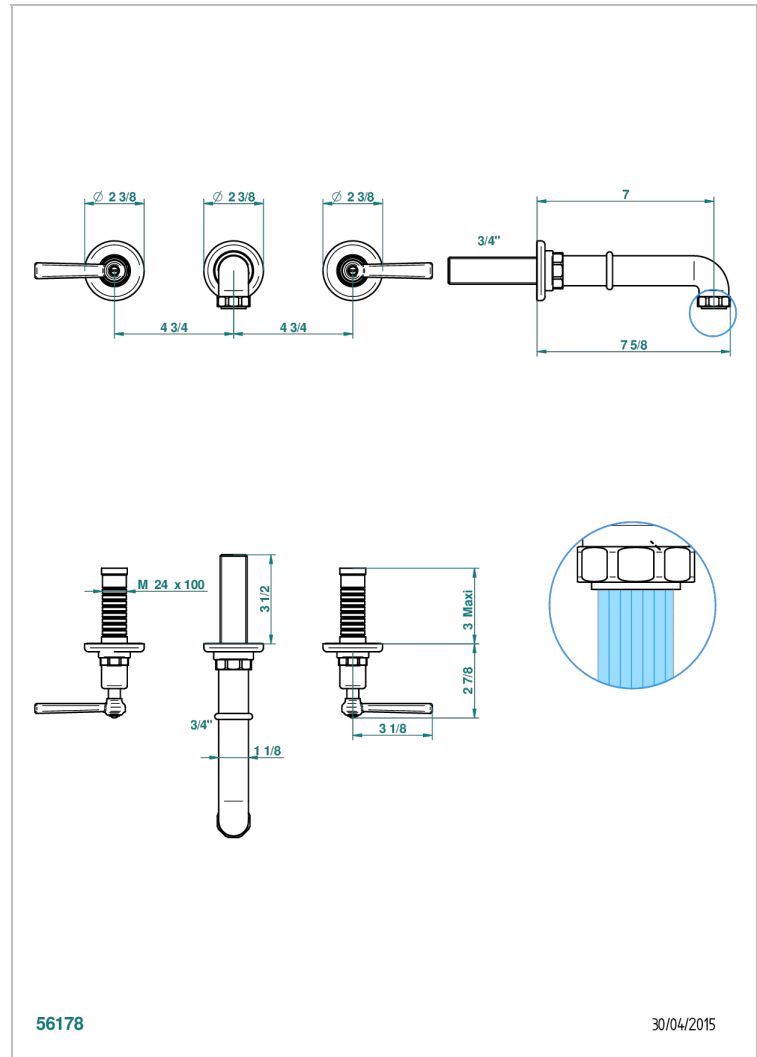

SAINT-GERMAIN WITH LEVER

G7D-41GB

Trim only for wall mounted 3-hole bath mixer

THG[®]
PARIS

CHARACTERISTIC

- Saint-germain with lever
- Trim only for wall mounted 3-hole bath mixer

RELATED SKU'S

- Ref. G00-40AC Rough parts for wall mounted 3 hole mixer, cross handle version
- Ref. G00-40AM Rough parts for wall mounted 3 hole mixer, lever handle version