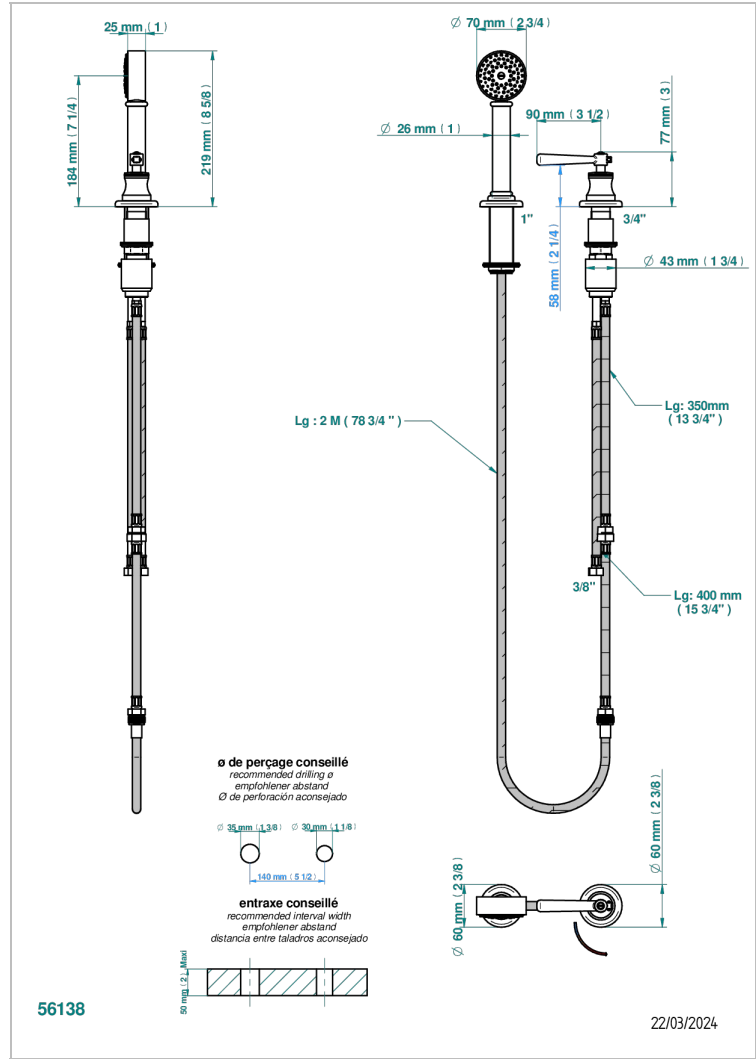

THEUBOURG WITH LEVER HANDLES

G7B-6532/60A

Deck mounted mixer with handshower, progressive cartridge

CHARACTERISTIC

- ACS : 22ACCLY009

TECHNICAL SPECS

- Recommandé : 3 bars (max. 5 bars) - Advised : 43,5 psi (max. 72 psi)
- 9,5 l/min à 3 bars (2.5 gpm at 43.5 psi)

STANDARDS

AVAILABLE FINITIONS

- Black ceram - D30
- Blush PVD - H62
- Brass color PVD - H49
- Brown bronze color PVD - F33
- Chrome polished - A02
- Chrome polished / gold polished - G02

- Gold color PVD - H52
- Gold mat - F07
- Gold polished - F01
- Graphite PVD - H64
- Light coated bronze - D01
- Matt Umber PVD - H67

- Matt blush PVD - H60
- Matt brass color PVD - H50
- Matt brown bronze color PVD - F34
- Matt chrome (American satin) - C02
- Matt gold color PVD - H53
- Matt graphite PVD - H65

- Matt nickel (American satin) - C01
- Matt nickel color PVD - H56
- Natural smoked Brass - A13
- Nickel antique / Sovereign - H28
- Nickel color PVD - H55
- Nickel polished - B01