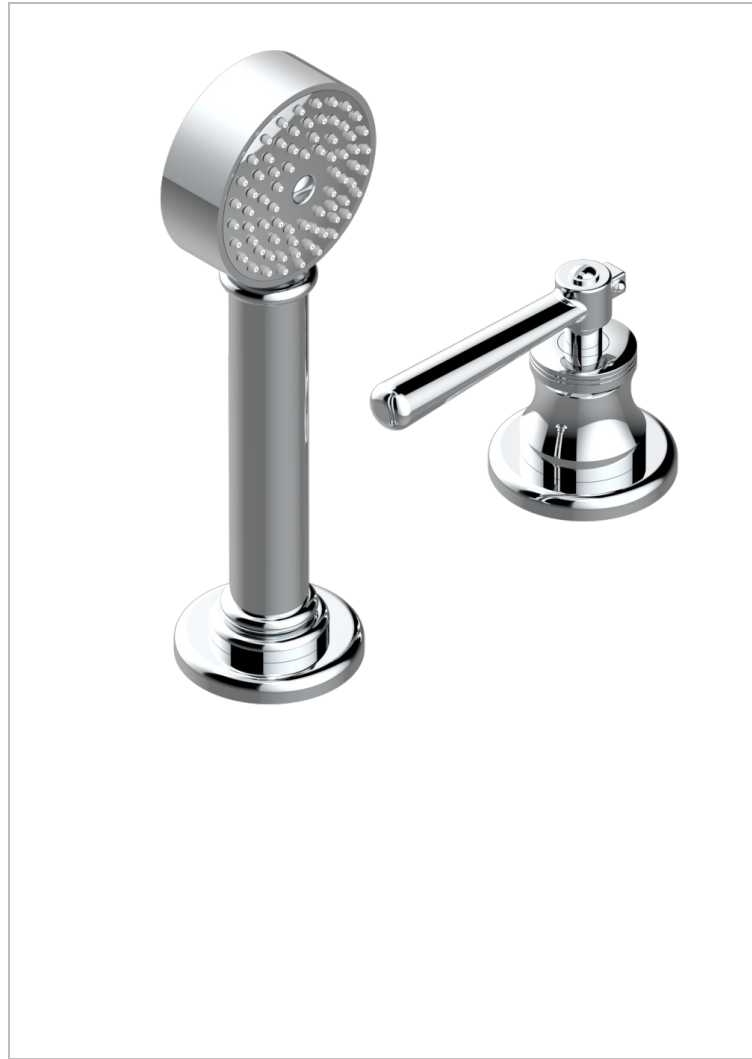

THEUBOURG WITH LEVER HANDLES

G7B-6532/60A

Deck mounted mixer with handshower, progressive cartridge

CHARACTERISTIC

- ACS : 22ACCLY009

TECHNICAL SPECS

- Recommandé : 3 bars (max. 5 bars) - Advised : 43,5 psi (max. 72 psi)
- 9,5 l/min à 3 bars (2.5 gpm at 43.5 psi)

STANDARDS

AVAILABLE FINITIONS

- Black ceram - D30
- Blush PVD - H62
- Brass color PVD - H49
- Brown bronze color PVD - F33
- Chrome polished - A02
- Chrome polished / gold polished - G02

- Gold color PVD - H52
- Gold mat - F07
- Gold polished - F01
- Graphite PVD - H64
- Light coated bronze - D01
- Matt Umber PVD - H67

- Matt blush PVD - H60
- Matt brass color PVD - H50
- Matt brown bronze color PVD - F34
- Matt chrome (American satin) - C02
- Matt gold color PVD - H53
- Matt graphite PVD - H65

- Matt nickel (American satin) - C01
- Matt nickel color PVD - H56
- Natural smoked Brass - A13
- Nickel antique / Sovereign - H28
- Nickel color PVD - H55
- Nickel polished - B01

- Soft gold - F30
- Soft matt gold - F31
- Umber PVD - H66