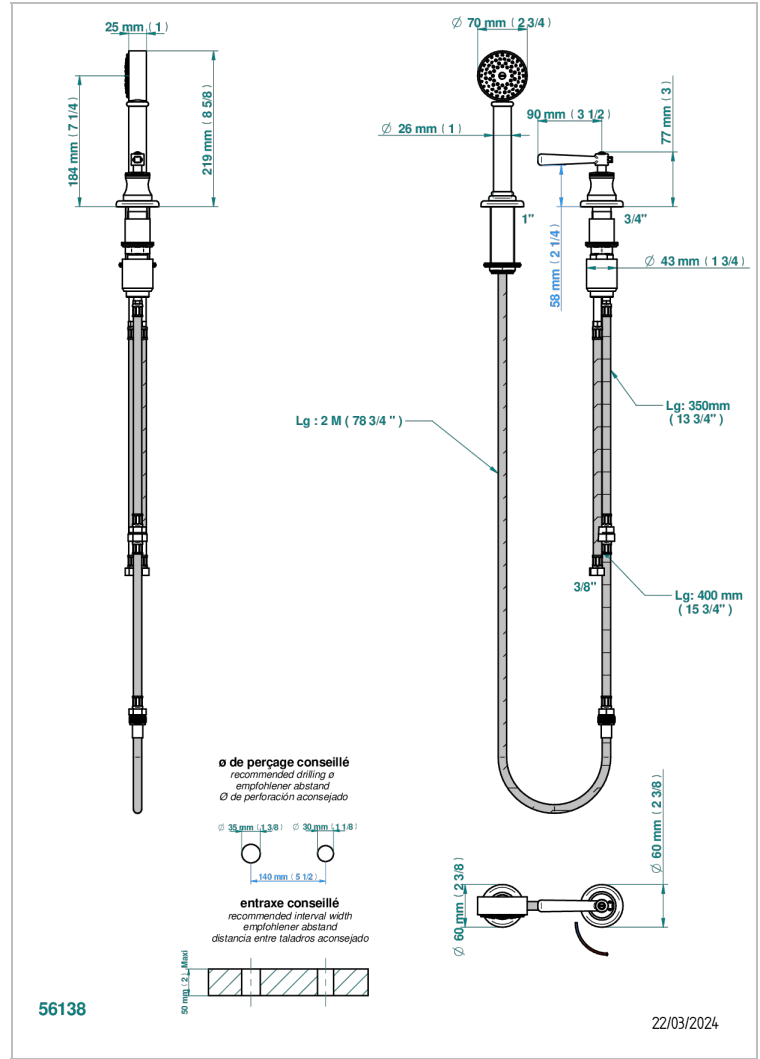

BEUBOURG WITH LEVER

G7B-6532/60A

THG[®]
PARIS

Rim mounted ceramic mixer with handshower with progressive cartridge

CHARACTERISTIC

- ACS : 22ACCLY009

TECHNICAL SPECS

- Recommandé : 3 bars (max. 5 bars) - Advised : 43,5 psi (max. 72 psi)
- 9,5 l/min à 3 bars (2.5 gpm at 43.5 psi)

STANDARDS

AVAILABLE FINITIONS

Antique nickel - H28
Black ceram - D30
Blush PVD - H62
Brass color PVD - H49
Brown bronze color PVD - F33
Gold color PVD - H52

Graphite PVD - H64
Lacquered light bronze - D01
Matt Umber PVD - H67
Matt blush PVD - H60
Matt brass color PVD - H50
Matt brown bronze color PVD - F34