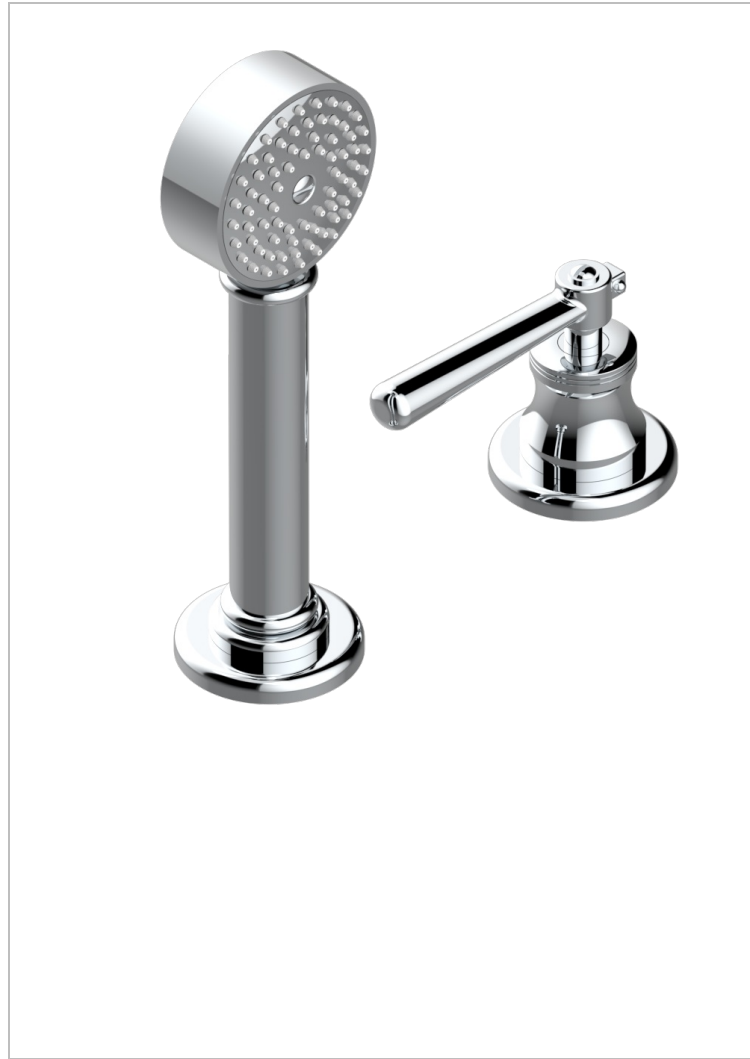

BEUBOURG WITH LEVER

G7B-6532/60A

THG[®]
PARIS

Rim mounted ceramic mixer with handshower with progressive cartridge

CHARACTERISTIC

- ACS : 22ACCLY009

TECHNICAL SPECS

- Recommandé : 3 bars (max. 5 bars) - Advised : 43,5 psi (max. 72 psi)
- 9,5 l/min à 3 bars (2.5 gpm at 43.5 psi)

STANDARDS

AVAILABLE FINITIONS

Antique nickel - H28
Black ceram - D30
Blush PVD - H62
Brass color PVD - H49
Brown bronze color PVD - F33
Gold color PVD - H52

Graphite PVD - H64
Lacquered light bronze - D01
Matt Umber PVD - H67
Matt blush PVD - H60
Matt brass color PVD - H50
Matt brown bronze color PVD - F34

Matt chrome - C02
Matt gold - F07
Matt gold color PVD - H53
Matt graphite PVD - H65
Matt nickel (color finish) - C01
Matt nickel color PVD - H56

Natural smoked Brass - A13
Nickel color PVD - H55
Polished chrome (color finish) - A02
Polished chrome / Polished gold (color finish) - G02
Polished gold (color finish) - F01
Polished nickel - B01

Soft gold - F30
Soft matt gold - F31
Umber PVD - H66