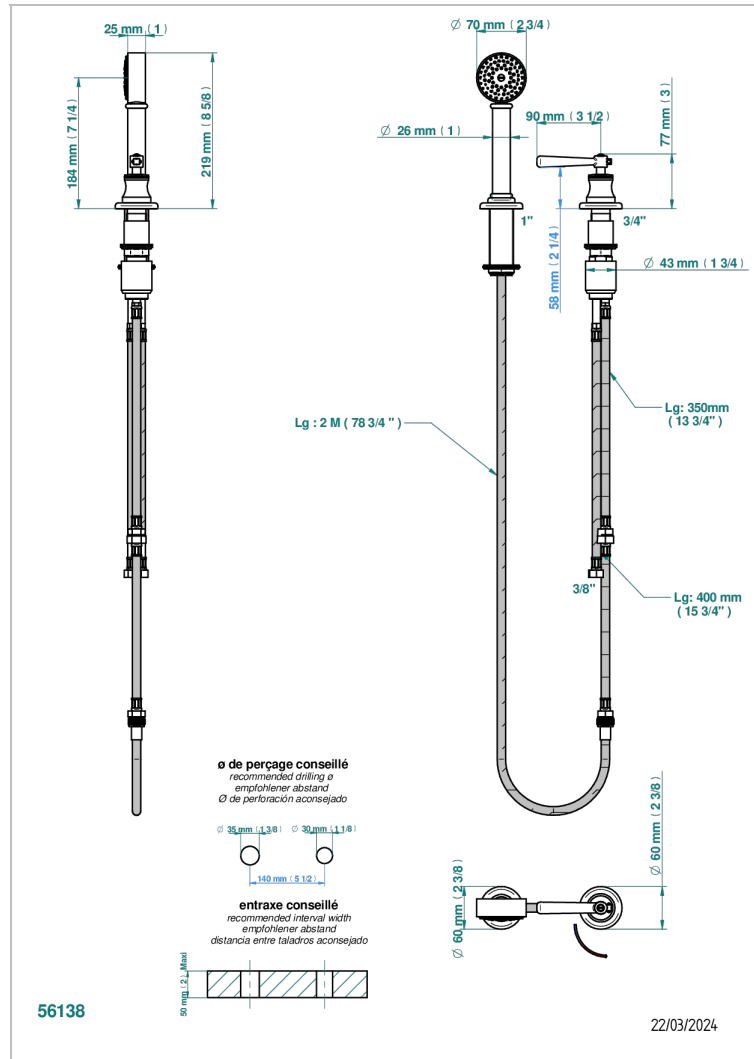

BEUBOURG WITH LEVER

G7B-6532/60A

Rim mounted ceramic mixer with handshower with progressive cartridge

CHARACTERISTIC

- ACS : 22ACCLY009

STANDARDS

TECHNICAL SPECS

- Recommandé : 3 bars (max. 5 bars) - Advised : 43,5 psi (max. 72 psi)
- 9,5 l/min à 3 bars (2.5 gpm at 43.5 psi)

AVAILABLE FINITIONS

Antique nickel - H28
Black ceram - D30
Blush PVD - H62
Brass color PVD - H49
Brown bronze color PVD - F33
Gold color PVD - H52

Graphite PVD - H64
Lacquered light bronze - D01
Matt Umber PVD - H67
Matt blush PVD - H60
Matt brass color PVD - H50
Matt brown bronze color PVD - F34