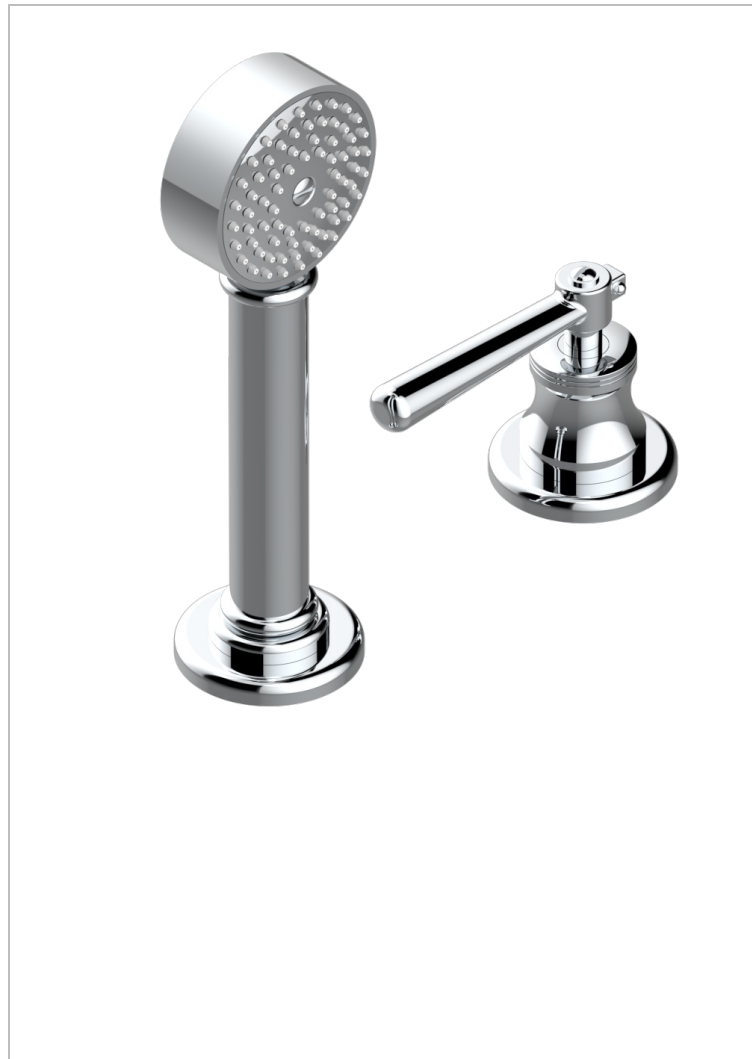

BEUBOURG WITH LEVER

G7B-6532/60A

Rim mounted ceramic mixer with handshower with progressive cartridge

CHARACTERISTIC

- ACS : 22ACCLY009

STANDARDS

TECHNICAL SPECS

- Recommandé : 3 bars (max. 5 bars) - Advised : 43,5 psi (max. 72 psi)
- 9,5 l/min à 3 bars (2.5 gpm at 43.5 psi)

AVAILABLE FINITIONS

Antique nickel - H28
Black ceram - D30
Blush PVD - H62
Brass color PVD - H49
Brown bronze color PVD - F33
Gold color PVD - H52

Graphite PVD - H64
Lacquered light bronze - D01
Matt Umber PVD - H67
Matt blush PVD - H60
Matt brass color PVD - H50
Matt brown bronze color PVD - F34

Matt chrome - C02
Matt gold - F07
Matt gold color PVD - H53
Matt graphite PVD - H65
Matt nickel (color finish) - C01
Matt nickel color PVD - H56

Natural smoked Brass - A13
Nickel color PVD - H55
Polished chrome (color finish) - A02
Polished chrome / Polished gold (color finish) - G02
Polished gold (color finish) - F01
Polished nickel - B01

Soft gold - F30
Soft matt gold - F31
Umber PVD - H66