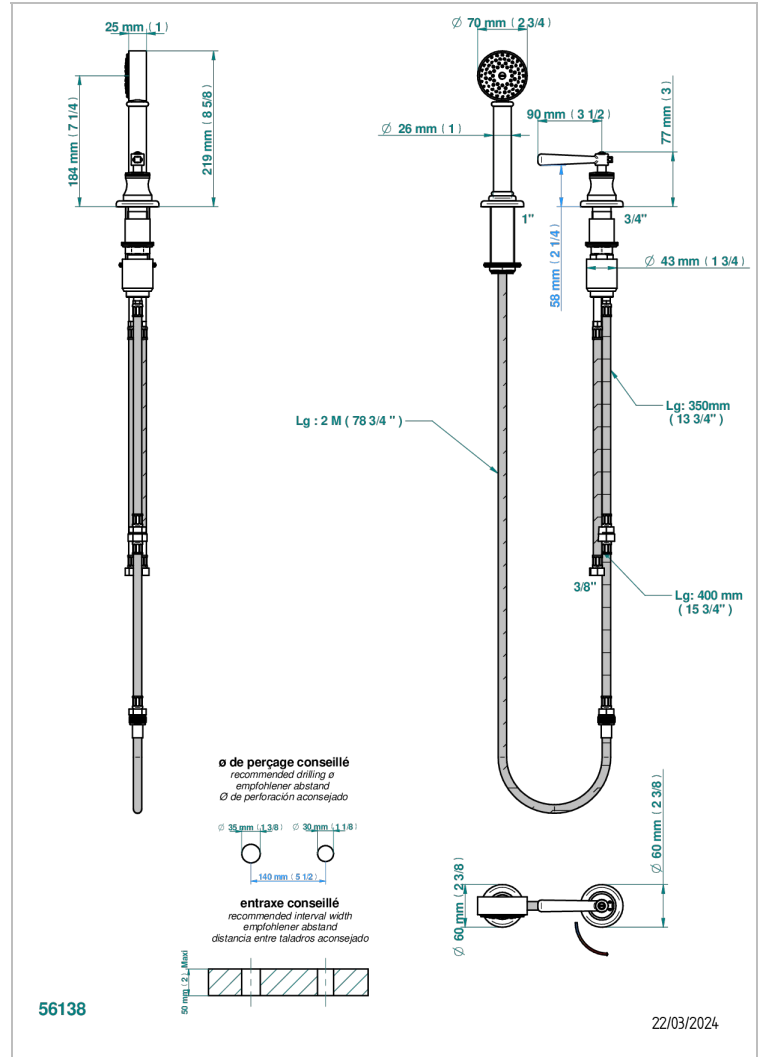

BEUBOURG WITH LEVER

G7B-6532/60A

Rim mounted ceramic mixer with handshower with progressive cartridge

CHARACTERISTIC

- ACS : 22ACCLY009

STANDARDS

TECHNICAL SPECS

- Recommandé : 3 bars (max. 5 bars) - Advised : 43,5 psi (max. 72 psi)
- 9,5 l/min à 3 bars (2.5 gpm at 43.5 psi)

AVAILABLE FINITIONS

Antique nickel - H28
Black ceram - D30
Blush PVD - H62
Brass color PVD - H49
Brown bronze color PVD - F33
Gold color PVD - H52

Graphite PVD - H64
Lacquered light bronze - D01
Matt Umber PVD - H67
Matt blush PVD - H60
Matt brass color PVD - H50
Matt brown bronze color PVD - F34