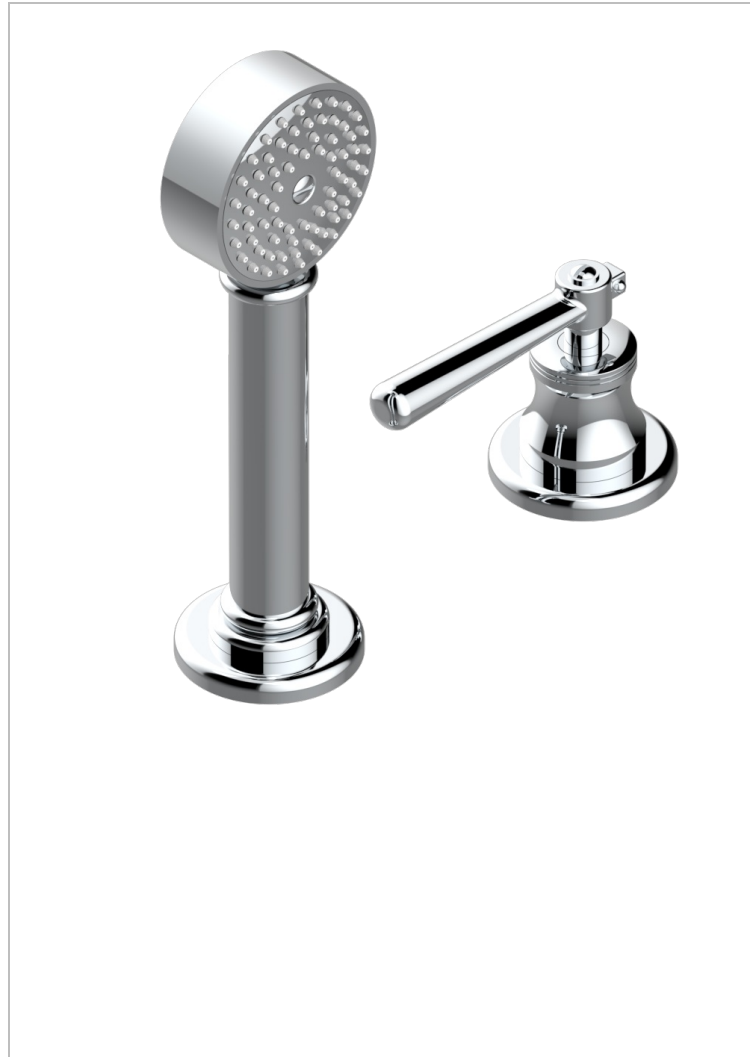

BEUBOURG WITH LEVER

G7B-6532/60A

Rim mounted ceramic mixer with handshower with progressive cartridge

CHARACTERISTIC

- ACS : 22ACCLY009

STANDARDS

TECHNICAL SPECS

- Recommandé : 3 bars (max. 5 bars) - Advised : 43,5 psi (max. 72 psi)
- 9,5 l/min à 3 bars (2.5 gpm at 43.5 psi)

AVAILABLE FINITIONS

Antique nickel - H28
Black ceram - D30
Blush PVD - H62
Brass color PVD - H49
Brown bronze color PVD - F33
Gold color PVD - H52

Graphite PVD - H64
Lacquered light bronze - D01
Matt Umber PVD - H67
Matt blush PVD - H60
Matt brass color PVD - H50
Matt brown bronze color PVD - F34

Matt chrome - C02
Matt gold - F07
Matt gold color PVD - H53
Matt graphite PVD - H65
Matt nickel (color finish) - C01
Matt nickel color PVD - H56

Natural smoked Brass - A13
Nickel color PVD - H55
Polished chrome (color finish) - A02
Polished chrome / Polished gold (color finish) - G02
Polished gold (color finish) - F01
Polished nickel - B01

Soft gold - F30
Soft matt gold - F31
Umber PVD - H66