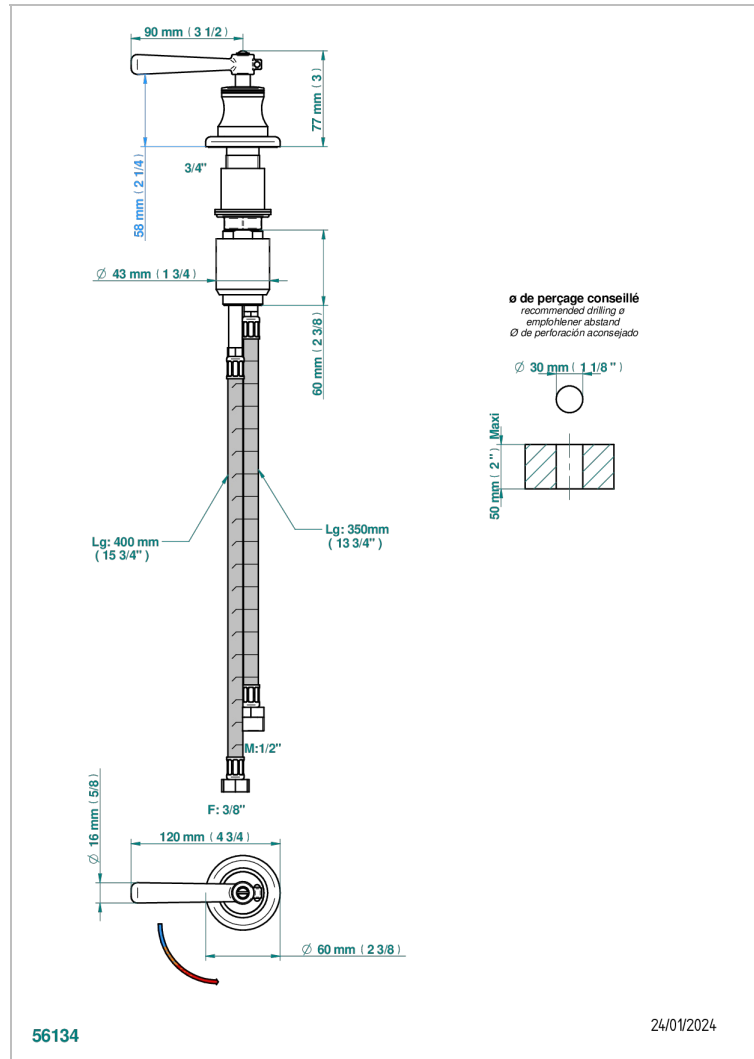

BEAUBOURG WITH LEVER HANDLES

G7B-6532

Rim mounted ceramic mixer with progressive cartridge

CHARACTERISTIC

- ACS : 22ACCLY009

STANDARDS

AVAILABLE FINITIONS

Black ceram - D30
Blush PVD - H62
Brass color PVD - H49
Brown bronze color PVD - F33
Chrome polished - A02
Chrome polished / gold polished - G02