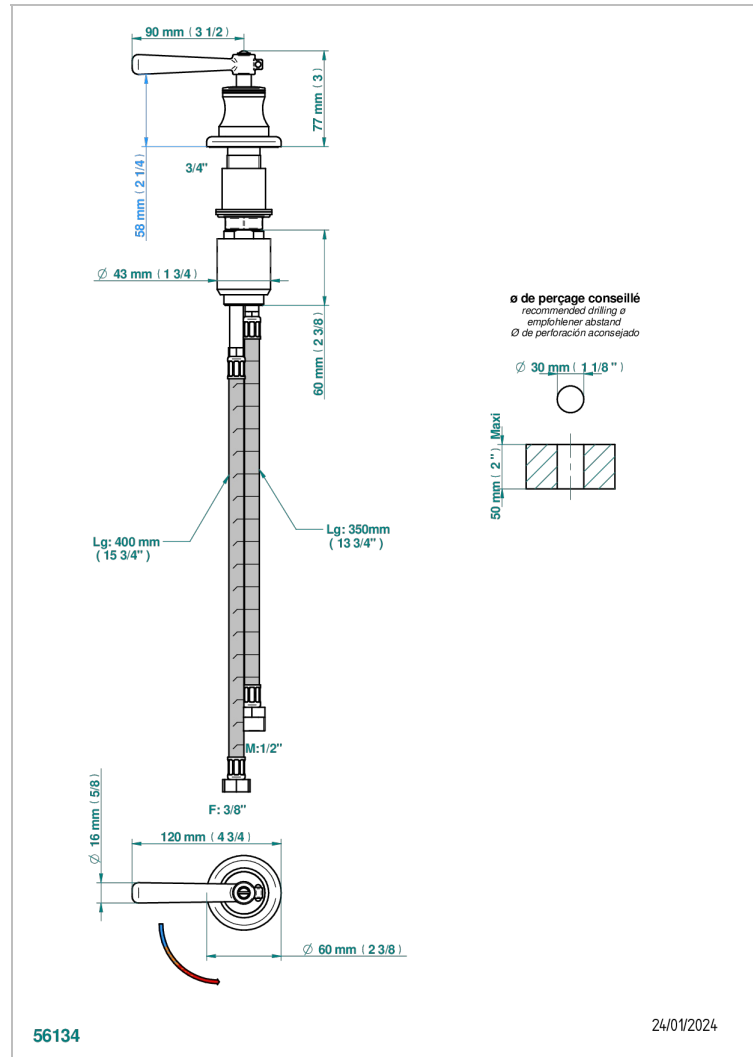

BEAUBOURG WITH LEVER

G7B-6532

Rim mounted ceramic mixer with progressive cartridge

CHARACTERISTIC

- ACS : 22ACCLY009

STANDARDS

AVAILABLE FINITIONS

Antique nickel - H28
Black ceram - D30
Blush PVD - H62
Brass color PVD - H49
Brown bronze color PVD - F33
Gold color PVD - H52