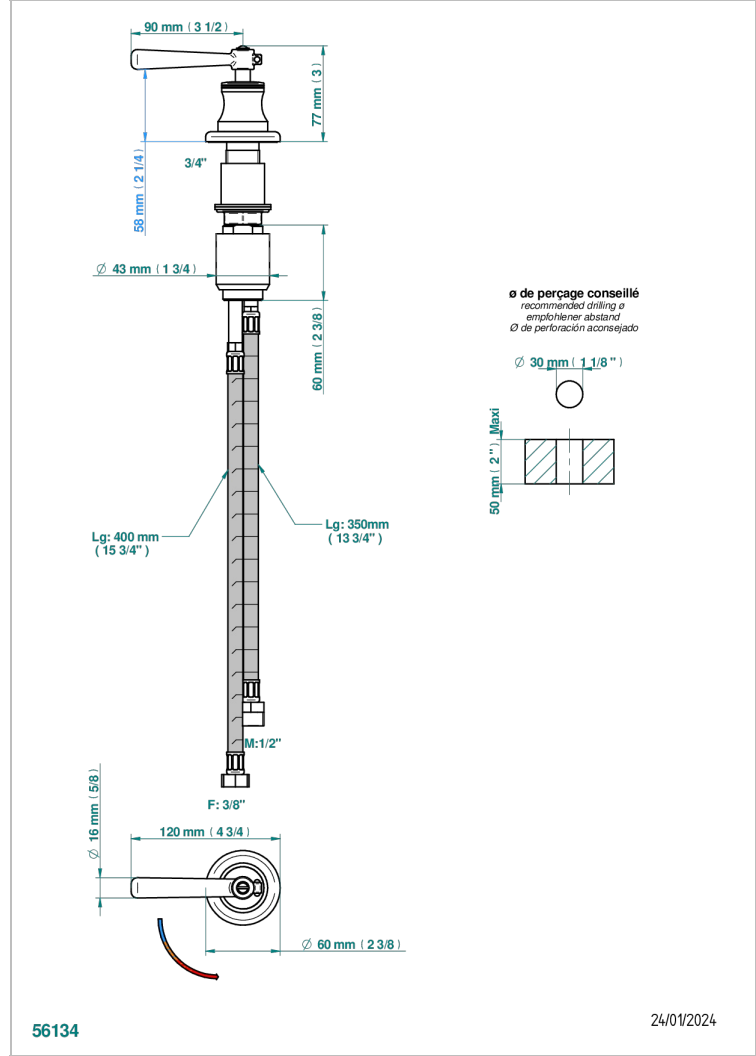

# BEAUBOURG WITH LEVER

G7B-6532

Rim mounted ceramic mixer with progressive cartridge

56134

24/01/2024

## CHARACTERISTIC

- ACS : 22ACCLY009