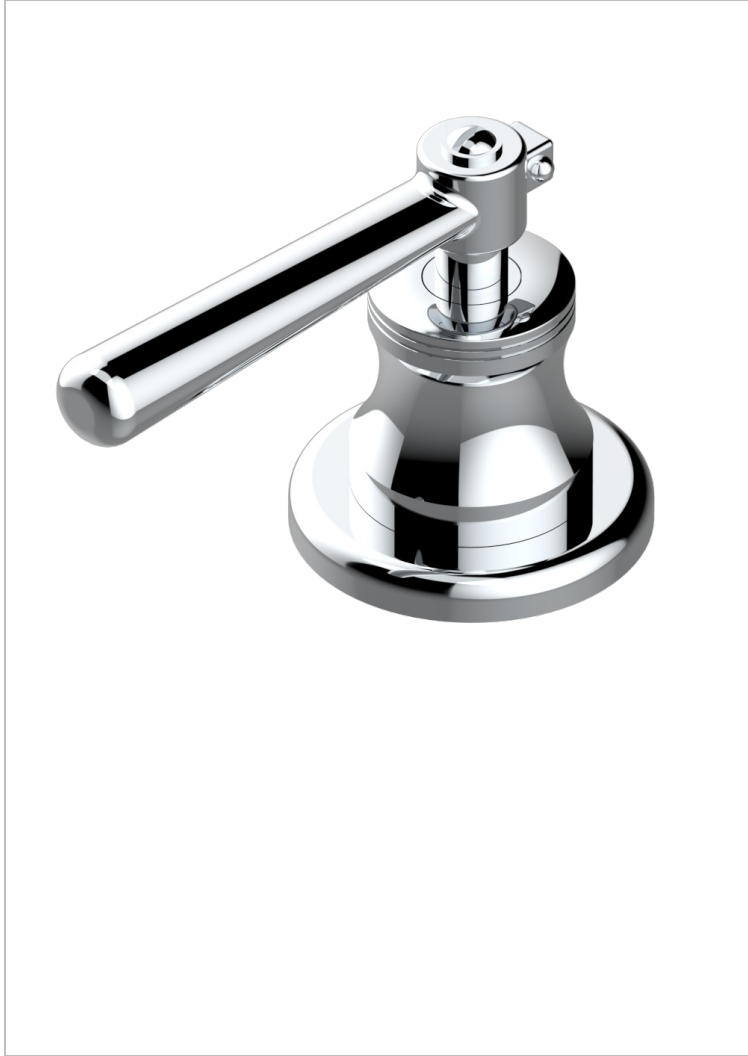

# BEAUBOURG WITH LEVER

G7B-6532

Rim mounted ceramic mixer with progressive cartridge

56134

24/01/2024

## CHARACTERISTIC

- ACS : 22ACCLY009

## AVAILABLE FINITIONS

Antique nickel - H28  
Black ceram - D30  
Blush PVD - H62  
Brass color PVD - H49  
Brown bronze color PVD - F33  
Gold color PVD - H52

Graphite PVD - H64  
Lacquered light bronze - D01  
Matt Umber PVD - H67  
Matt blush PVD - H60  
Matt brass color PVD - H50  
Matt brown bronze color PVD - F34