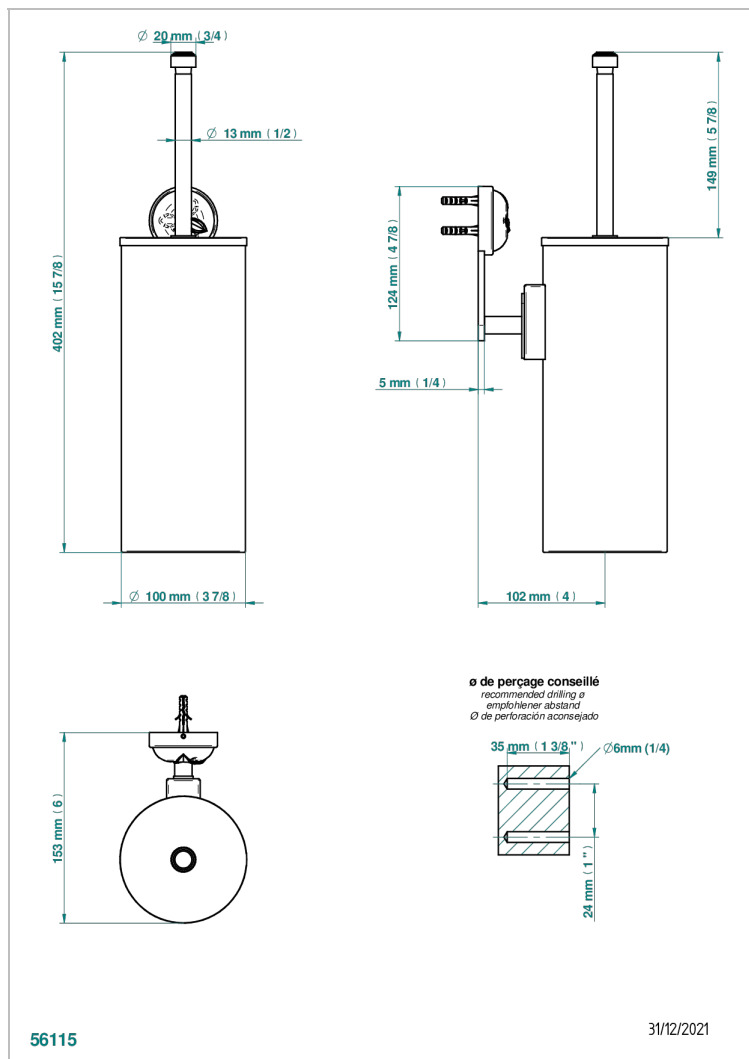

POMME GOLD LUSTER CRYSTAL

A46-4720C

THG[®]
PARIS

Metal toilet brush holder with brush with cover wall mounted

CHARACTERISTIC

- Pomme Gold luster crystal
- Metal toilet brush holder with brush with cover wall mounted