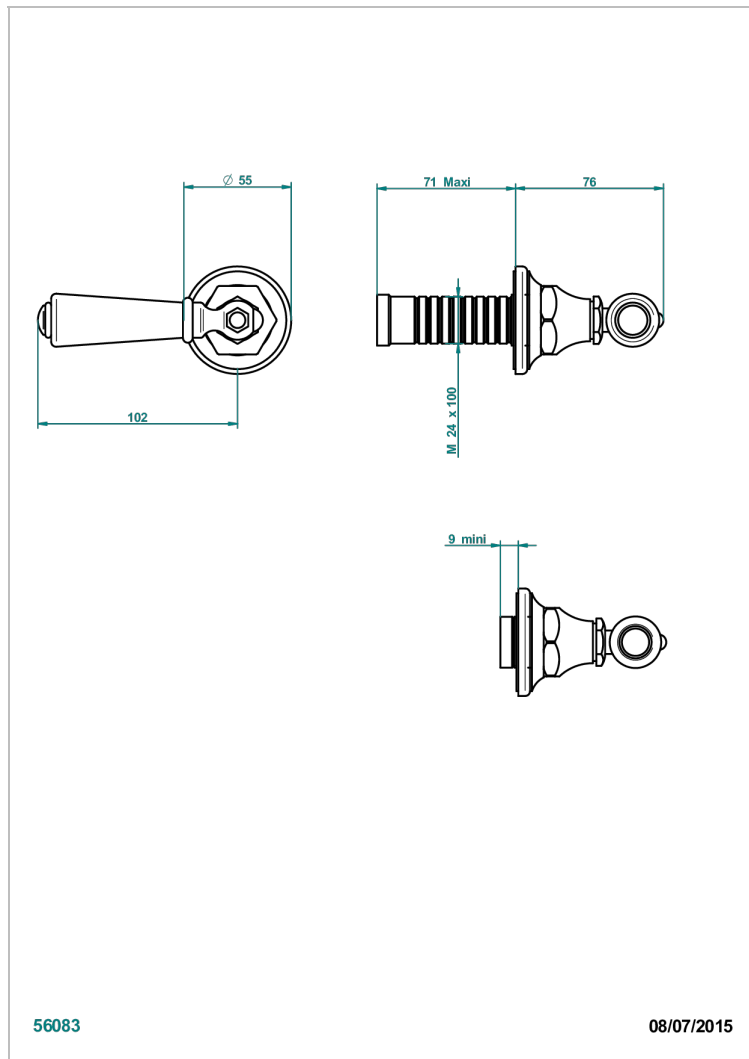

# CHARLESTON WITH SMOOTH METAL LEVER HANDLES

G3N-30B

Wall volume control 30 & 32 trim

## CHARACTERISTIC

- Charleston with smooth metal lever handles
- Wall volume control 30 & 32 trim

## RELATED SKU'S

- Ref. G00-32CUSA 3/4" Volume control wall valve with ceramic cartridge
- Ref. G00-32HUSA 3/4" Volume control wall valve with ceramic cartridge counterclockwise
- Ref. G00-30CUSA 1/2" volume control wall valve with ceramic cartridge
- Ref. G00-30HUSA 1/2" Volume control wall valve with ceramic cartridge counterclockwise