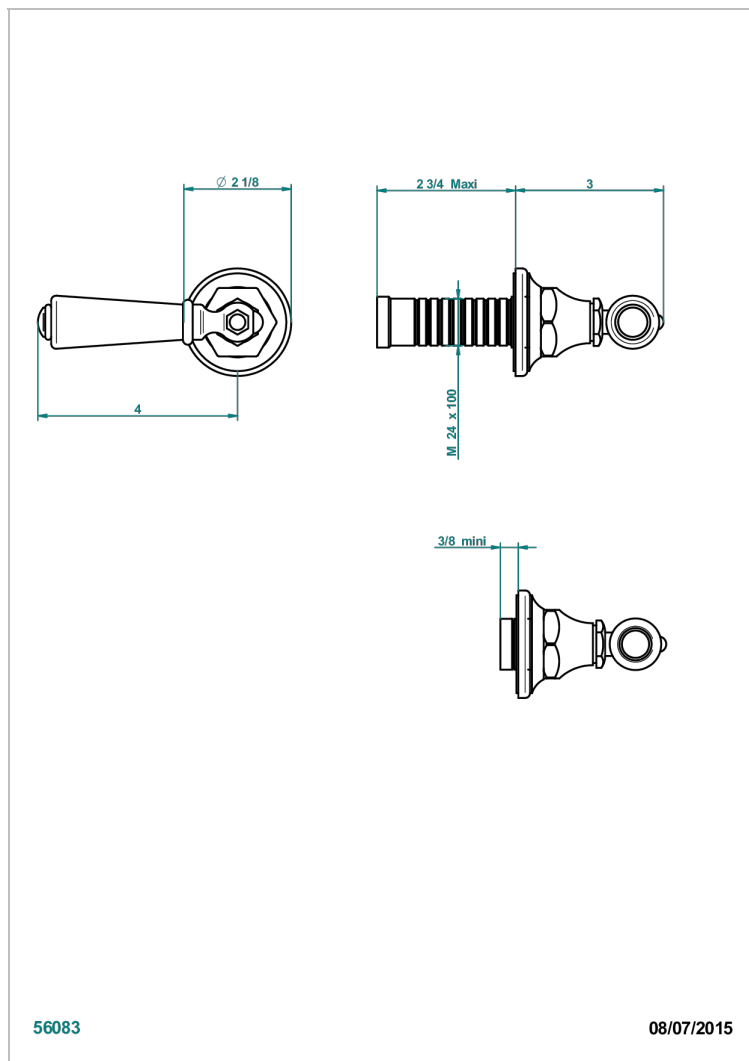

CHARLESTON WITH SMOOTH METAL LEVER HANDLES

G3N-30B

Wall volume control 30 & 32 trim

CHARACTERISTIC

- Charleston with smooth metal lever handles
- Wall volume control 30 & 32 trim

RELATED SKU'S

- Ref. G00-32CUSA 3/4" Volume control wall valve with ceramic cartridge
- Ref. G00-32HUSA 3/4" Volume control wall valve with ceramic cartridge counterclockwise
- Ref. G00-30CUSA 1/2" volume control wall valve with ceramic cartridge
- Ref. G00-30HUSA 1/2" Volume control wall valve with ceramic cartridge counterclockwise