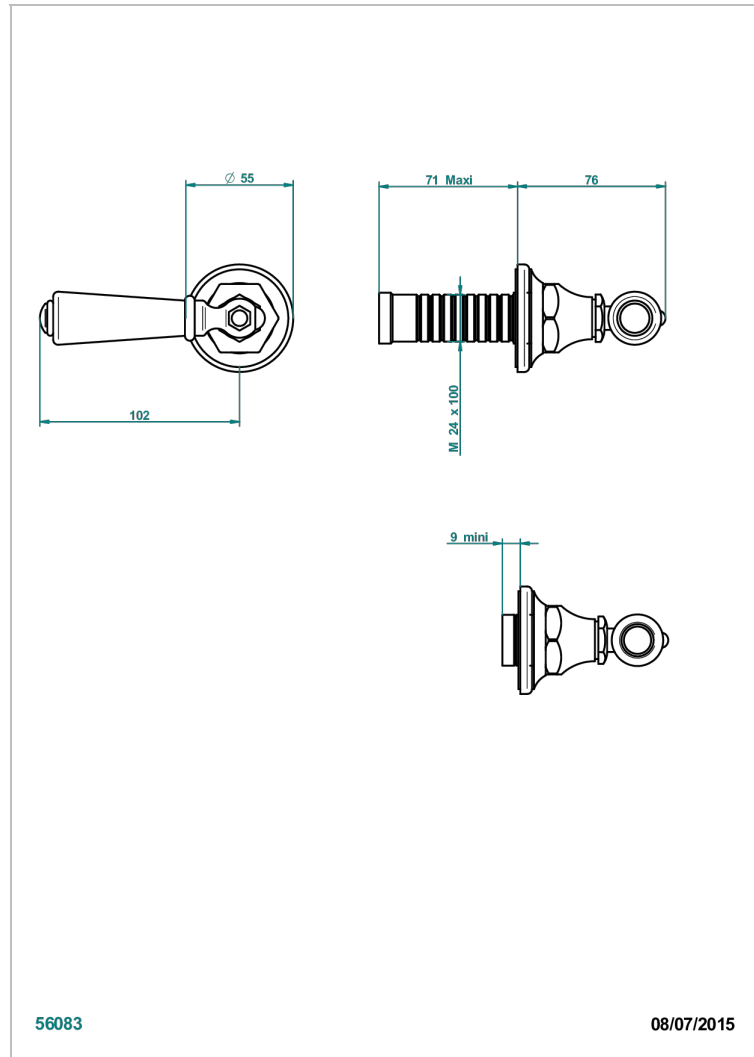

1900 WITH SMOOTH METAL LEVER HANDLES

G3M-30B

Wall volume control 30 & 32 trim

THG[®]
PARIS

CHARACTERISTIC

- 1900 with smooth metal lever handles
- Wall volume control 30 & 32 trim

RELATED SKU'S

- Ref. G00-32CUSA 3/4" Volume control wall valve with ceramic cartridge
- Ref. G00-32HUSA 3/4" Volume control wall valve with ceramic cartridge counterclockwise
- Ref. G00-30CUSA 1/2" volume control wall valve with ceramic cartridge
- Ref. G00-30HUSA 1/2" Volume control wall valve with ceramic cartridge counterclockwise