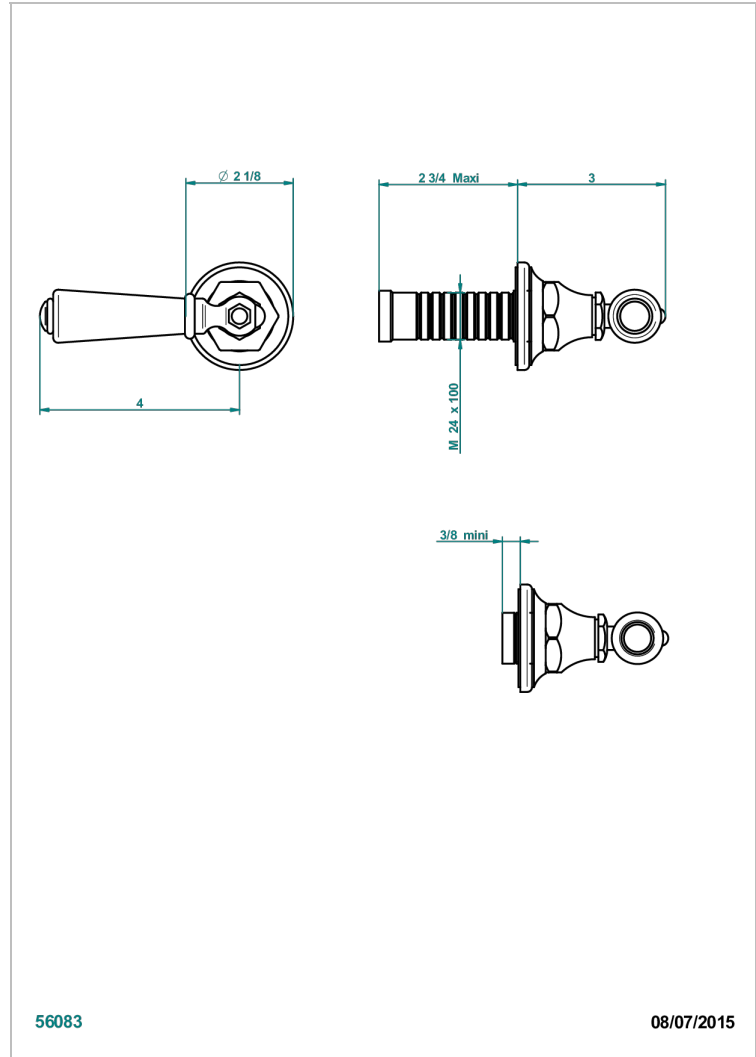

# 1900 WITH SMOOTH METAL LEVER HANDLES

G3M-30B

Wall volume control 30 & 32 trim

THG<sup>®</sup>  
PARIS

56083

08/07/2015

## CHARACTERISTIC

- 1900 with smooth metal lever handles
- Wall volume control 30 & 32 trim

## RELATED SKU'S

- Ref. G00-32CUSA 3/4" Volume control wall valve with ceramic cartridge
- Ref. G00-32HUSA 3/4" Volume control wall valve with ceramic cartridge counterclockwise
- Ref. G00-30CUSA 1/2" volume control wall valve with ceramic cartridge
- Ref. G00-30HUSA 1/2" Volume control wall valve with ceramic cartridge counterclockwise