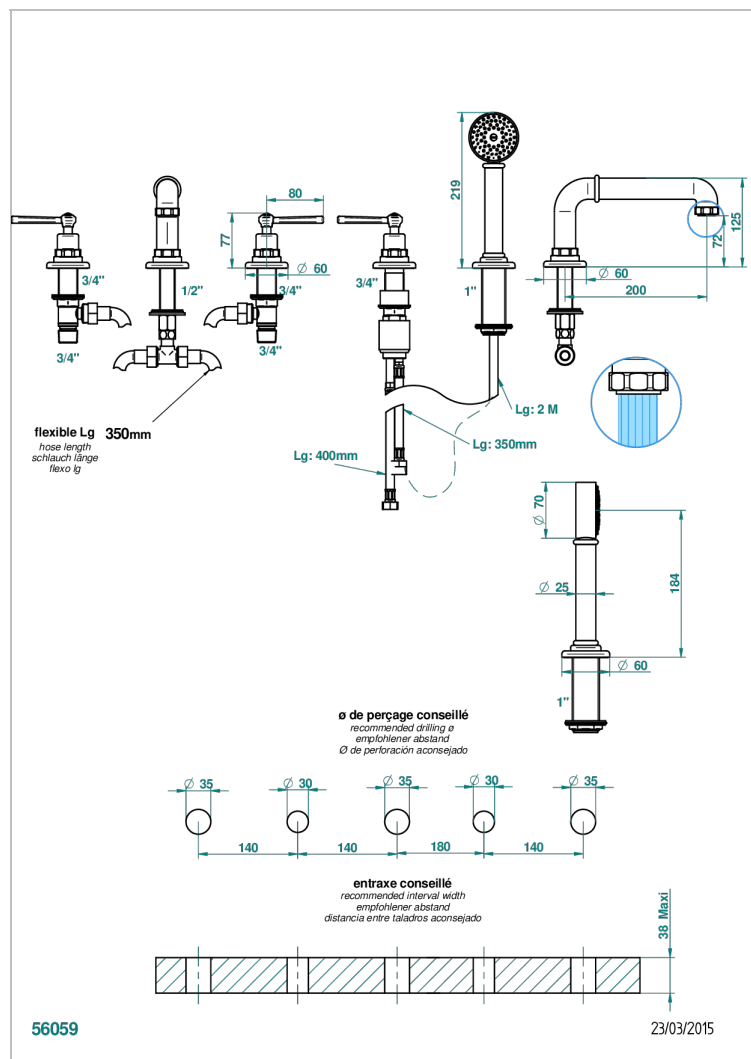

SAINT-GERMAIN WITH LEVER

G7D-1132SG

5-hole bath/shower mixer with super goliath spout, 2 x 3/4" valves, and rim mounted handshower supplied by progressive cartridge mixer

CHARACTERISTIC

- Saint-germain with lever
- 5-hole bath/shower mixer with super goliath spout, 2 x 3/4" valves, and rim mounted handshower supplied by progressive cartridge mixer

TECHNICAL SPECS

- Recommandé : 3 bars (max. 5 bars) - Advised : 43,5 psi (max. 72 psi)
- Bec : 50 l/min à 3 bars - Douchette : 9,5 l/min à bars
- Spout : 13,2 gpm at 43.5 psi - Handshower : 2.5 gpm at 43.5 psi