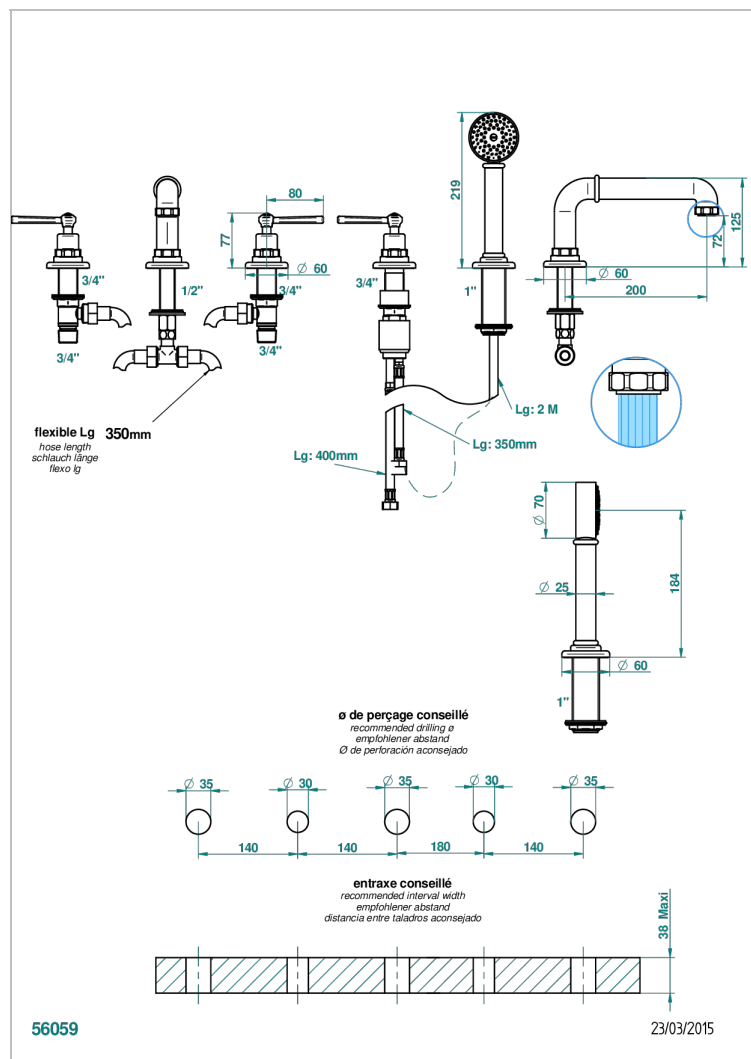

# SAINT-GERMAIN WITH LEVER

G7D-1132SG

5-hole bath/shower mixer with super goliath spout, 2 x 3/4" valves, and rim mounted handshower supplied by progressive cartridge mixer

## CHARACTERISTIC

- Saint-germain with lever
- 5-hole bath/shower mixer with super goliath spout, 2 x 3/4" valves, and rim mounted handshower supplied by progressive cartridge mixer

## TECHNICAL SPECS

- Recommandé : 3 bars (max. 5 bars) - Advised : 43,5 psi (max. 72 psi)
- Bec : 50 l/min à 3 bars - Douchette : 9,5 l/min à bars
- Spout : 13,2 gpm at 43.5 psi - Handshower : 2.5 gpm at 43.5 psi