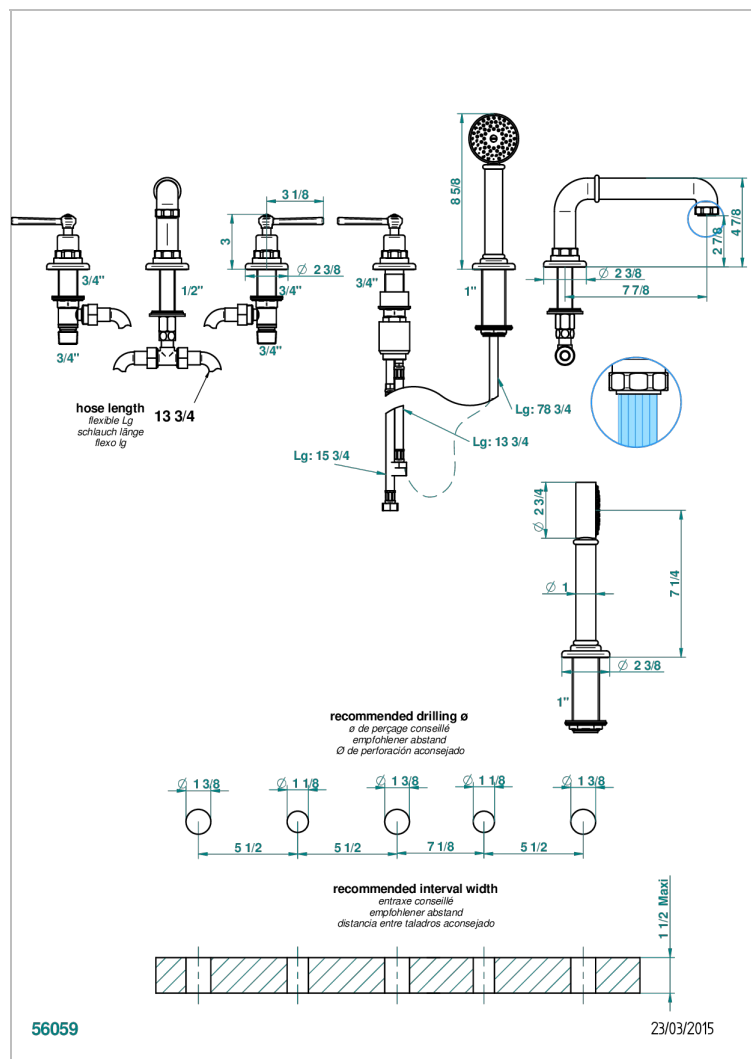

SAINT-GERMAIN WITH LEVER

G7D-1132SG

5-hole bath/shower mixer with super goliath spout, 2 x 3/4" valves, and rim mounted handshower supplied by progressive cartridge mixer

CHARACTERISTIC

- Saint-germain with lever
- 5-hole bath/shower mixer with super goliath spout, 2 x 3/4" valves, and rim mounted handshower supplied by progressive cartridge mixer

TECHNICAL SPECS

- Recommandé : 3 bars (max. 5 bars) - Advised : 43,5 psi (max. 72 psi)
- Bec : 50 l/min à 3 bars - Douchette : 9,5 l/min à bars
- Spout : 13,2 gpm at 43.5 psi - Handshower : 2.5 gpm at 43.5 psi