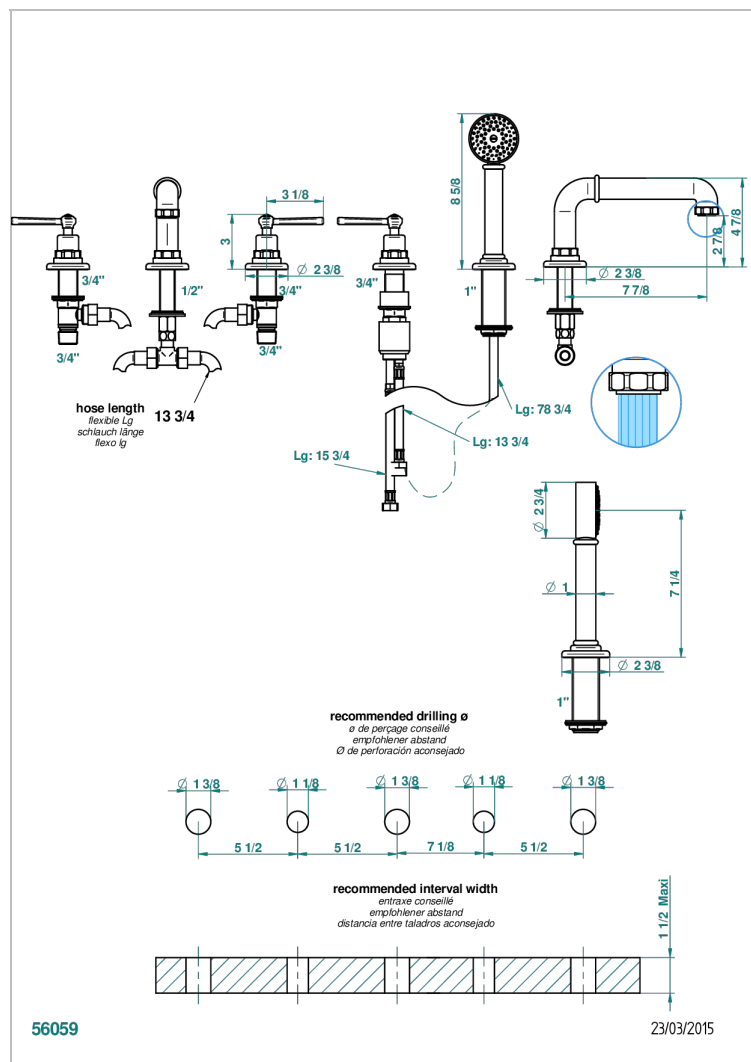

# SAINT-GERMAIN WITH LEVER

G7D-1132SG

5-hole bath/shower mixer with super goliath spout, 2 x 3/4" valves, and rim mounted handshower supplied by progressive cartridge mixer

## CHARACTERISTIC

- Saint-germain with lever
- 5-hole bath/shower mixer with super goliath spout, 2 x 3/4" valves, and rim mounted handshower supplied by progressive cartridge mixer

## TECHNICAL SPECS

- Recommandé : 3 bars (max. 5 bars) - Advised : 43,5 psi (max. 72 psi)
- Bec : 50 l/min à 3 bars - Douchette : 9,5 l/min à bars
- Spout : 13,2 gpm at 43.5 psi - Handshower : 2.5 gpm at 43.5 psi