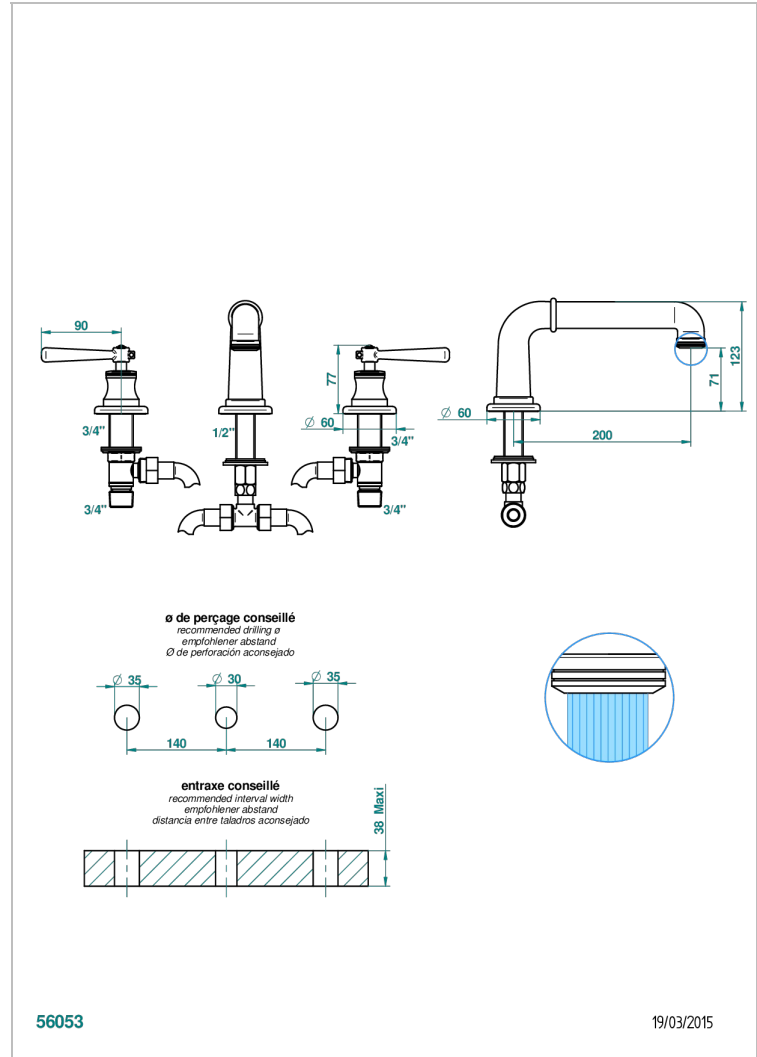

BEAUBOURG WITH LEVER

G7B-25SG

Rim mounted 3-hole bath mixer, super goliath spout

THG[®]
PARIS

CHARACTERISTIC

- ACS : 18ACCLY403
- NF : NF EN 200 - IID/A - Chrome

TECHNICAL SPECS

- Recommandé : 3 bars (max. 5 bars) - Advised : 43,5 psi (max. 72 psi)
- 48 l/min à 3 bars (12.7 gpm at 43.5 psi)

STANDARDS

AVAILABLE FINITIONS

Antique nickel - H28
Black ceram - D30
Blush PVD - H62
Brass color PVD - H49
Brown bronze color PVD - F33
Gold color PVD - H52

Graphite PVD - H64
Lacquered light bronze - D01
Matt Umber PVD - H67
Matt blush PVD - H60
Matt brass color PVD - H50
Matt brown bronze color PVD - F34