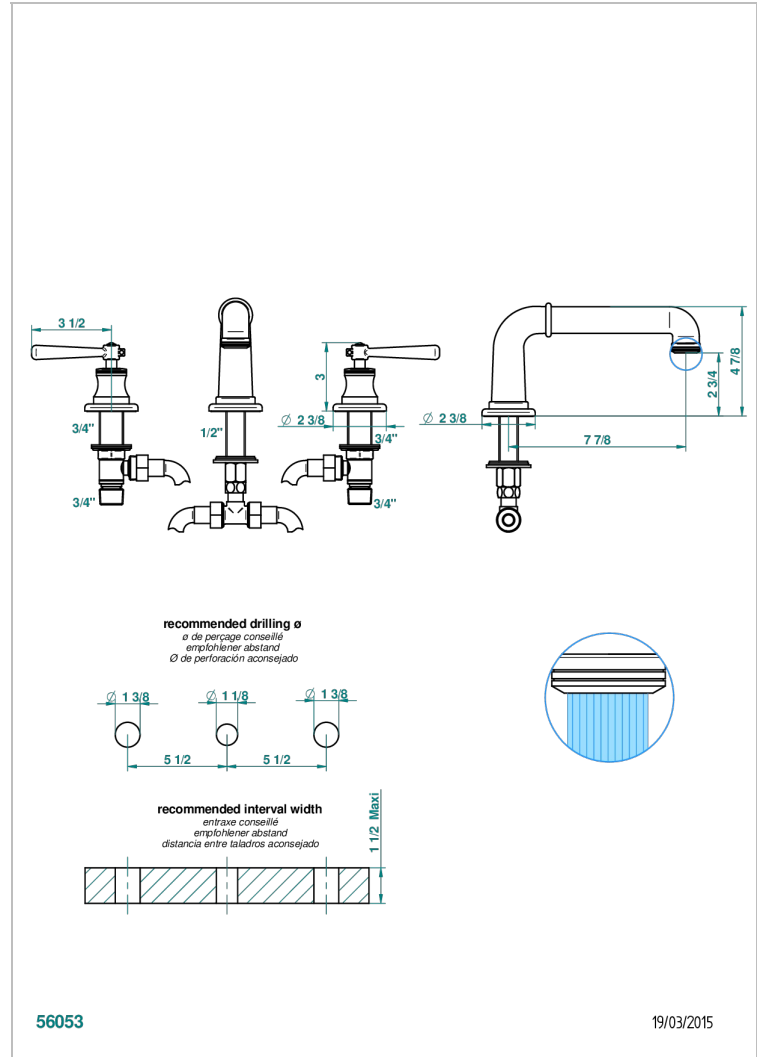

BEAUBOURG WITH LEVER

G7B-25SG

Rim mounted 3-hole bath mixer, super goliath spout

CHARACTERISTIC

- ACS : 18ACCLY403
- NF : NF EN 200 - IID/A - Chrome

TECHNICAL SPECS

- Recommandé : 3 bars (max. 5 bars) - Advised : 43,5 psi (max. 72 psi)
- 48 l/min à 3 bars (12.7 gpm at 43.5 psi)