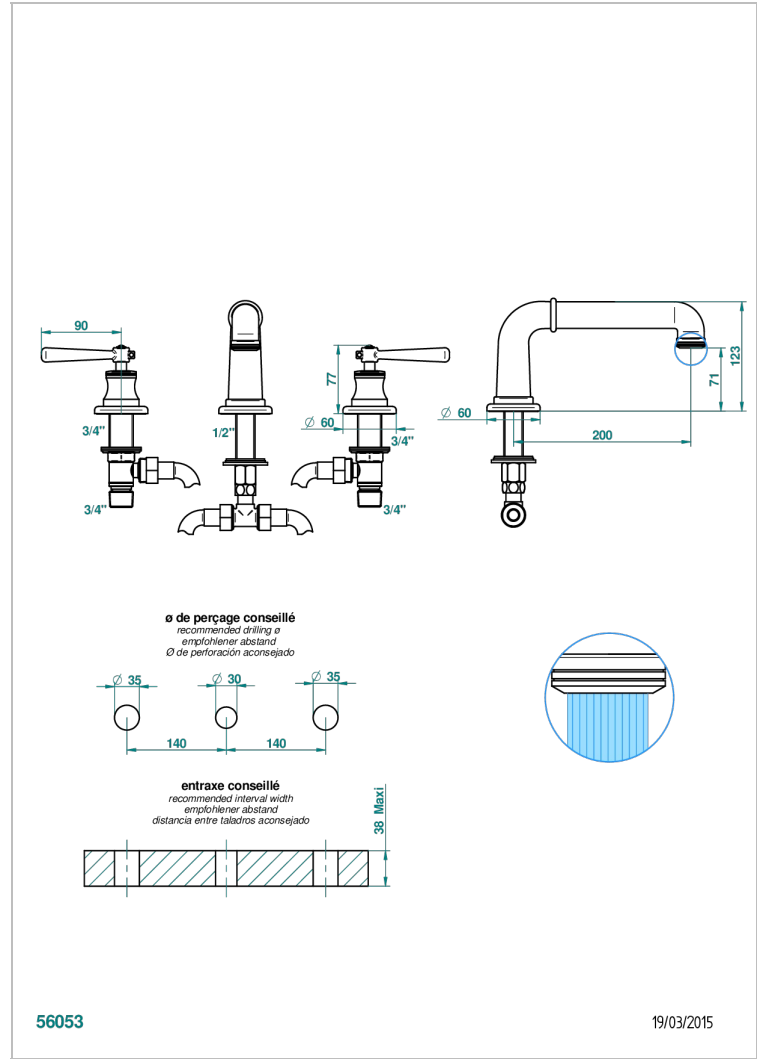

BEAUBOURG WITH LEVER

G7B-25SG

Rim mounted 3-hole bath mixer, super goliath spout

THG[®]
PARIS

CHARACTERISTIC

- ACS : 18ACCLY403
- NF : NF EN 200 - IID/A - Chrome

TECHNICAL SPECS

- Recommandé : 3 bars (max. 5 bars) - Advised : 43,5 psi (max. 72 psi)
- 48 l/min à 3 bars (12.7 gpm at 43.5 psi)