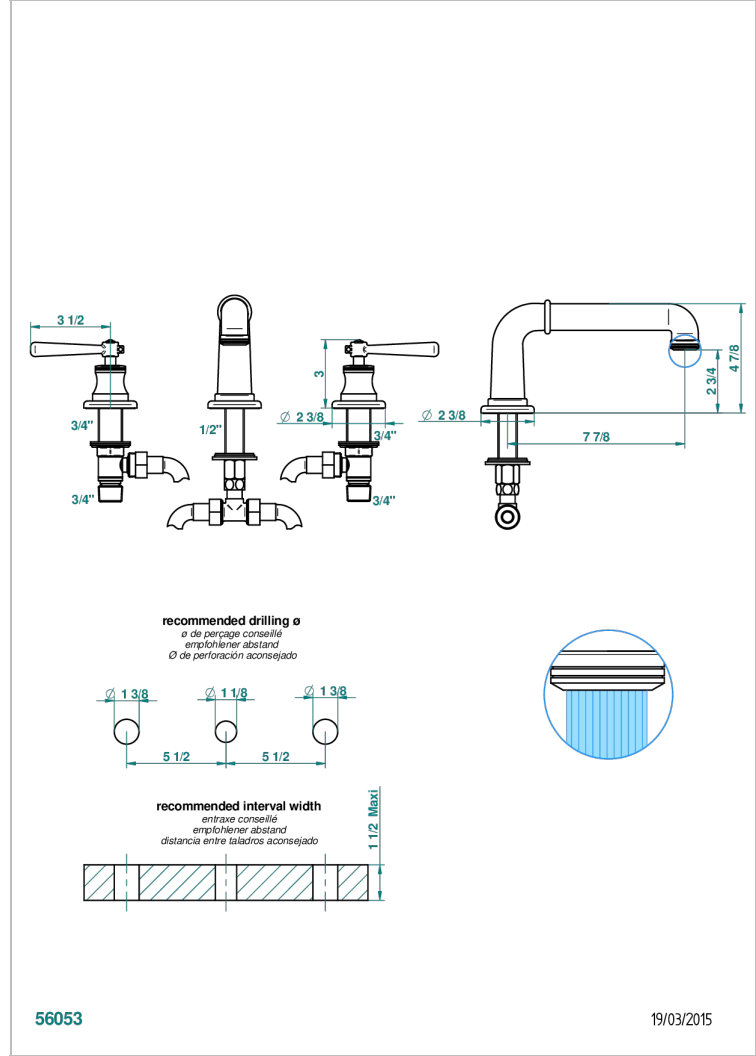

# BEAUBOURG WITH LEVER

G7B-25SG

Rim mounted 3-hole bath mixer, super goliath spout

THG<sup>®</sup>  
PARIS

## CHARACTERISTIC

- ACS : 18ACCLY403
- NF : NF EN 200 - IID/A - Chrome

## TECHNICAL SPECS

- Recommandé : 3 bars (max. 5 bars) - Advised : 43,5 psi (max. 72 psi)
- 48 l/min à 3 bars (12.7 gpm at 43.5 psi)