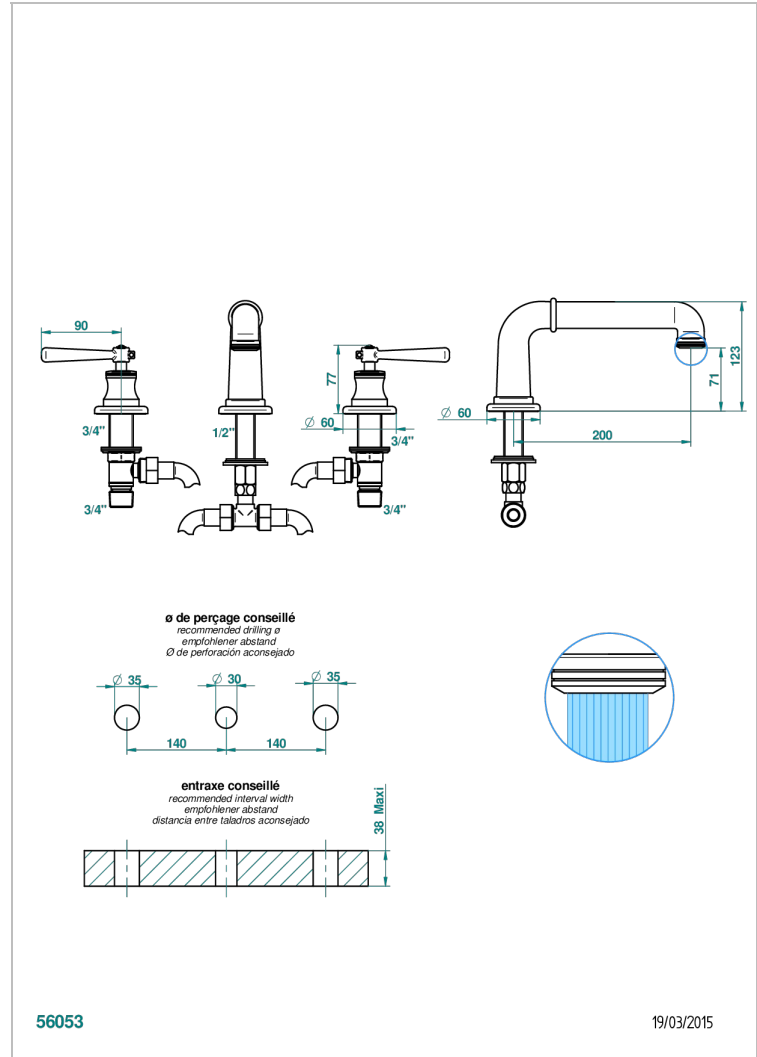

# BEAUBOURG WITH LEVER

G7B-25SG

Rim mounted 3-hole bath mixer, super goliath spout

THG<sup>®</sup>  
PARIS