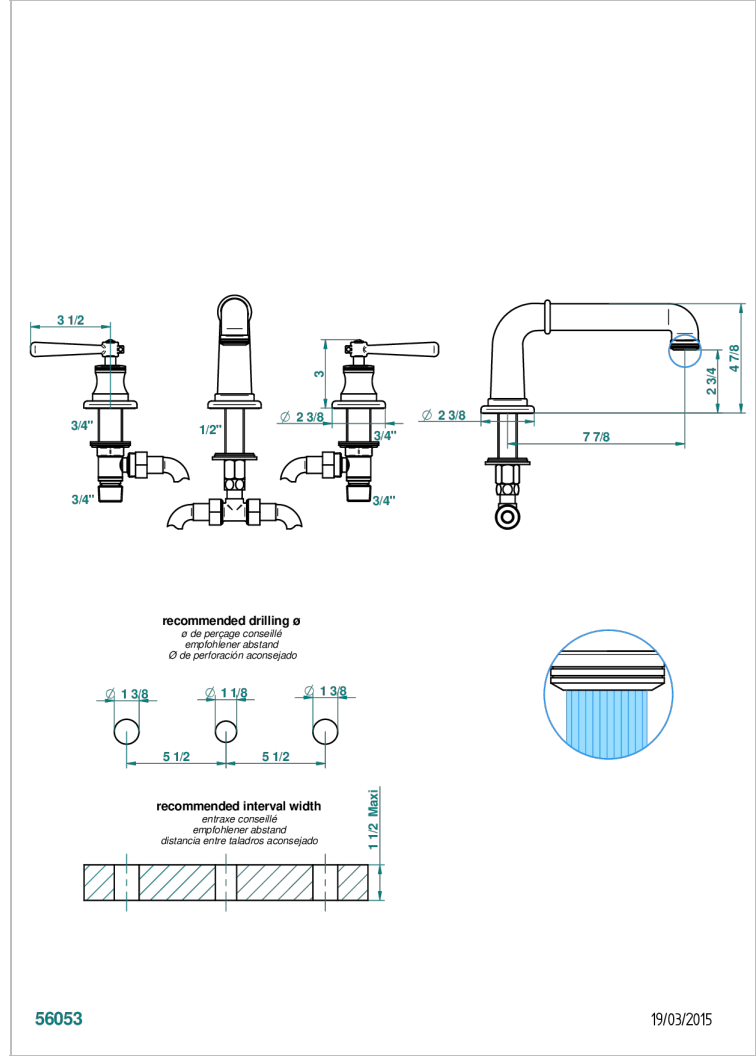

BEAUBOURG WITH LEVER

G7B-25SG

Rim mounted 3-hole bath mixer, super goliath spout

THG[®]
PARIS

CHARACTERISTIC

- ACS : 18ACCLY403
- NF : NF EN 200 - IID/A - Chrome

TECHNICAL SPECS

- Recommandé : 3 bars (max. 5 bars) - Advised : 43,5 psi (max. 72 psi)
- 48 l/min à 3 bars (12.7 gpm at 43.5 psi)

STANDARDS

AVAILABLE FINITIONS

Antique nickel - H28
Black ceram - D30
Blush PVD - H62
Brass color PVD - H49
Brown bronze color PVD - F33
Gold color PVD - H52

Graphite PVD - H64
Lacquered light bronze - D01
Matt Umber PVD - H67
Matt blush PVD - H60
Matt brass color PVD - H50
Matt brown bronze color PVD - F34