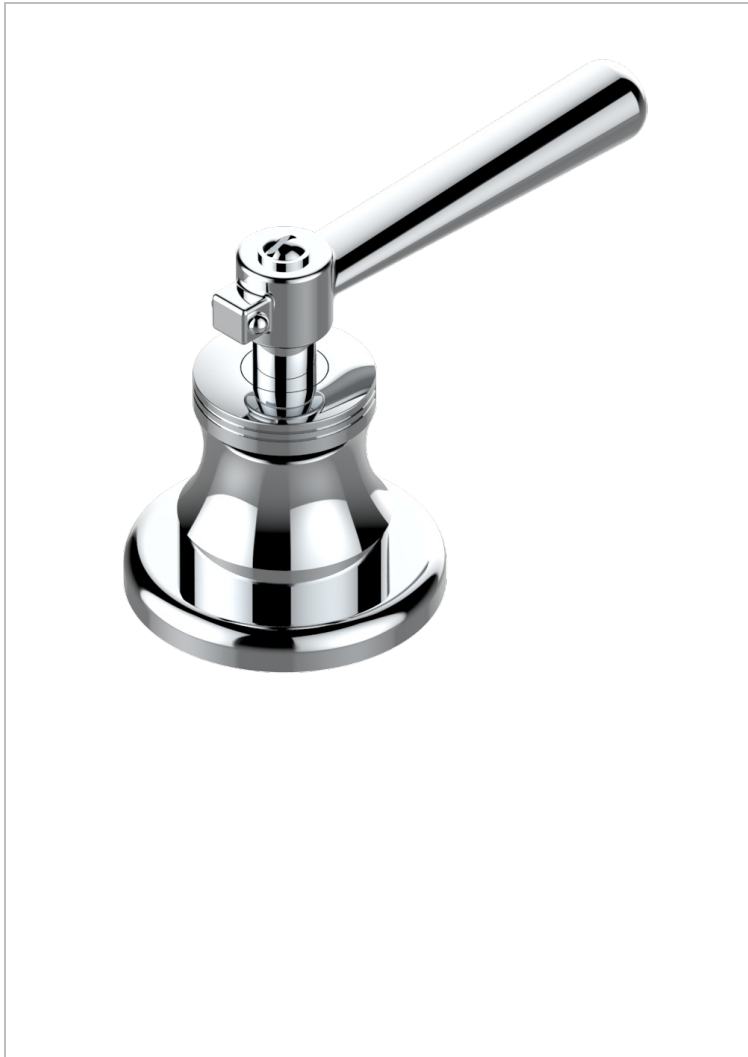

# BEAUBOURG WITH LEVER HANDLES

G7B-36/CUS

3/4" deck valve with trim - Cold

56052

19/03/2015