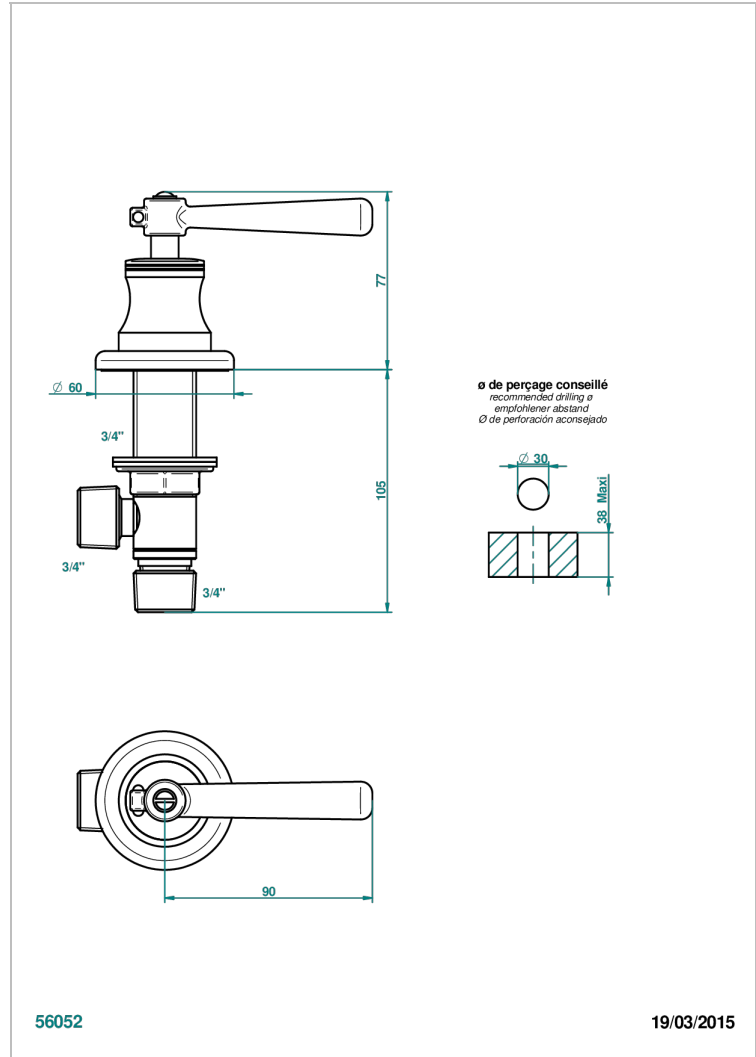

# BEAUBOURG WITH LEVER HANDLES

G7B-36/CUS

3/4" deck valve with trim - Cold

56052

19/03/2015